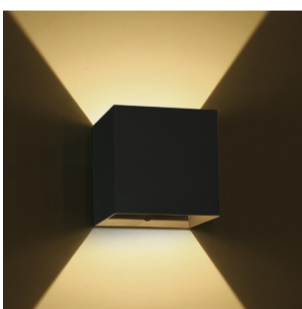

13 Wall & Ceiling LED>Outdoor Wall Dark Lights Die cast

67398C/B/W

2x3W LED wall light, IP54, ideal for both indoor and outdoor installation.

Supplied with non-dimmable LED driver.

Complies with standard EN60598-1 and any other specific standards.

Downloads

Dimensions

Gallery

Physical Specification

Item Group

13 Wall & Ceiling LED

Family

Outdoor Wall Dark Lights Die cast

Order Code

67398C/B/W

Colour

Black

Material

Die Cast

Shape

Rectangular