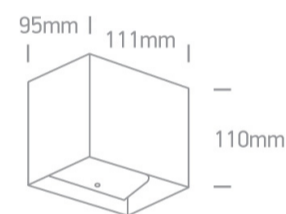

13 Wall & Ceiling LED>Outdoor Wall Dark Lights Die cast

67398C/B/W

2x3W LED wall light, IP54, ideal for both indoor and outdoor installation.

Supplied with non-dimmable LED driver.

Complies with standard EN60598-1 and any other specific standards.

Downloads

Dimensions

Gallery

Physical Specification

Item Group

13 Wall & Ceiling LED

Family

Outdoor Wall Dark Lights Die cast

Length

111mm

Width	95mm
Height	110mm
Surface Wall	Yes
Indoor	Yes
Outdoor	Yes

Electrical Characteristics

Gear	Built In
Fitting + Driver	
Input Voltage	100-240V
50 Hz	Yes
60 Hz	Yes
Safety Class	
Power(Watts)	2x3W
IP Rating	IP54
Light Source	LED built in
Dimmable	No
F Mark	

Illumination Data

Colour Temperature	3000K
Lumen Output	2x200lm
Light Efficiency	66,67lm/W
CRI	80
Illumination Diagram	
Dark Light	Yes

Packing Info

Box Length	12,5cm
Box Width	12,5cm
Box Height	12,5cm
Box Weight	0.622kg