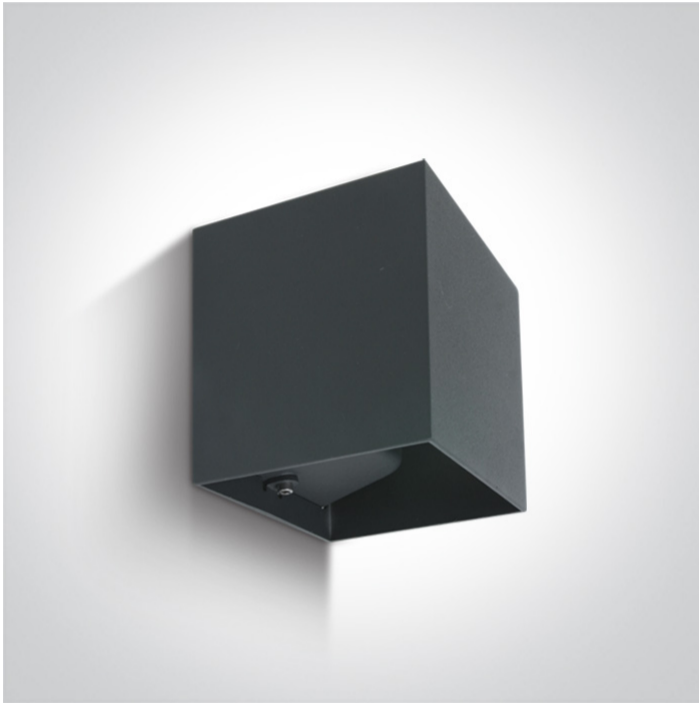

13 Wall &amp; Ceiling LED&gt;Outdoor Wall Dark Lights Die cast

67398C/AN/W

2x3W LED wall light, IP54, ideal for both indoor and outdoor installation.

Supplied with non-dimmable LED driver.

Complies with standard EN60598-1 and any other specific standards.