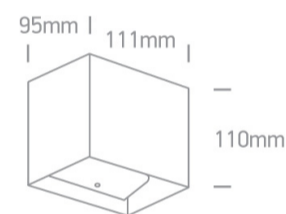

13 Wall &amp; Ceiling LED&gt;Outdoor Wall Dark Lights Die cast

67398C/AN/W

2x3W LED wall light, IP54, ideal for both indoor and outdoor installation.

Supplied with non-dimmable LED driver.

Complies with standard EN60598-1 and any other specific standards.

## Dimensions

Anthracite

Material

Die Cast

Shape

Rectangular

Length

111mm

Width	95mm
Height	110mm
Surface Wall	Yes
Indoor	Yes
Outdoor	Yes

## Packing Info

Box Length	12,5cm
Box Width	12,5cm
Box Height	12,5cm
Box Weight	0.622kg

Pcs/Carton

18

Pobrano z mamadecor.pl

Barcode

5291889049630

HS Code