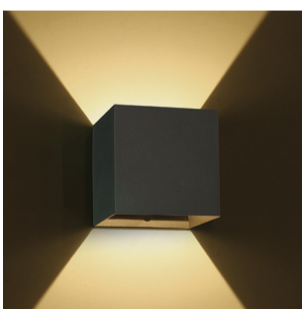

Gallery

Physical Specification

Item Group

13 Wall & Ceiling LED

Family

Outdoor Wall Dark Lights Die cast

Order Code

67398C/AN/W

Colour

Anthracite

Material

Die Cast

Shape

Rectangular

Length

111mm