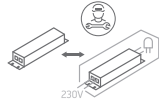

INSTALLATION MANUAL

67398A

ecolight

100-240V | 2x3W | IP54 | Die cast
Complete with 350mA driver.

80
CRI

one
LIGHT

Warnings:

1. Make sure that the product is installed properly before connecting to electricity.
2. Do not cover the fitting.
3. Maintenance and installation should only be carried out by a professional electrician.