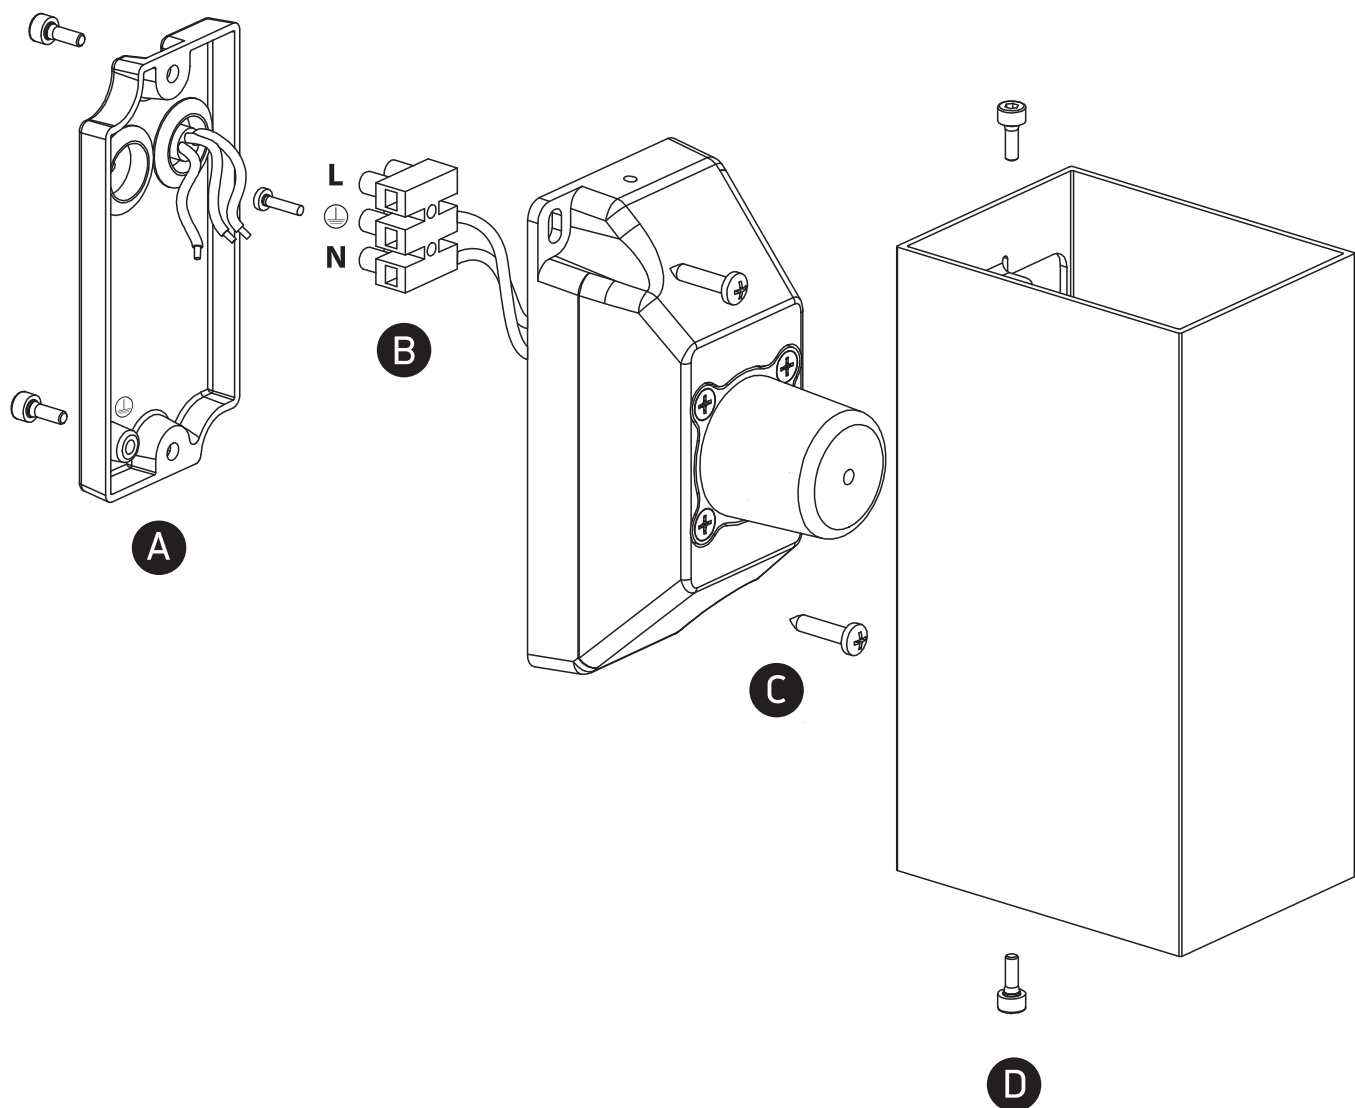

INSTALLATION MANUAL

67398A

ecolight

100-240V | 2x3W | IP54 | Die cast
Complete with 350mA driver.

80
CRI

one
LIGHT

Warnings:

1. Make sure that the product is installed properly before connecting to electricity.
2. Do not cover the fitting.
3. Maintenance and installation should only be carried out by a professional electrician.