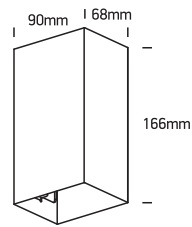

INSTALLATION MANUAL

67398A

ecolight

100-240V | 2x3W | IP54 | Die cast
Complete with 350mA driver.

80
CRI

one
LIGHT

Warnings:

1. Make sure that the product is installed properly before connecting to electricity.
2. Do not cover the fitting.
3. Maintenance and installation should only be carried out by a professional electrician.