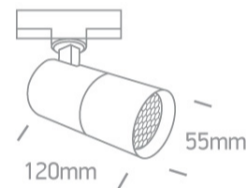

09 Track Lights&gt;MR16 GU10 Track Lights

65522T/B

10W Dark Light MR16 GU10 Track Spot Range with removable honeycomb.

Complies with standard EN60598-1 and any other specific standards.

## Dimensions

Black

Material

Aluminium

Shape

Circular

Height

120mm

Diameter	55mm
Track mounted	Yes
Indoor	Yes
Adjustable	2 Directions