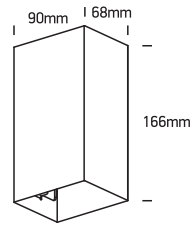

# INSTALLATION MANUAL

67398A

**ecolight**

100-240V | 2x3W | IP54 | Die cast  
Complete with 350mA driver.

80  
CRI