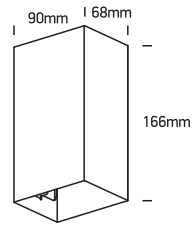

INSTALLATION MANUAL

67398A

ecolight

100-240V | 2x3W | IP54 | Die cast
Complete with 350mA driver.

80
CRI

one
LIGHT

Warnings:

1. Make sure that the product is installed properly before connecting to electricity.
2. Do not cover the fitting.
3. Maintenance and installation should only be carried out by a professional electrician.