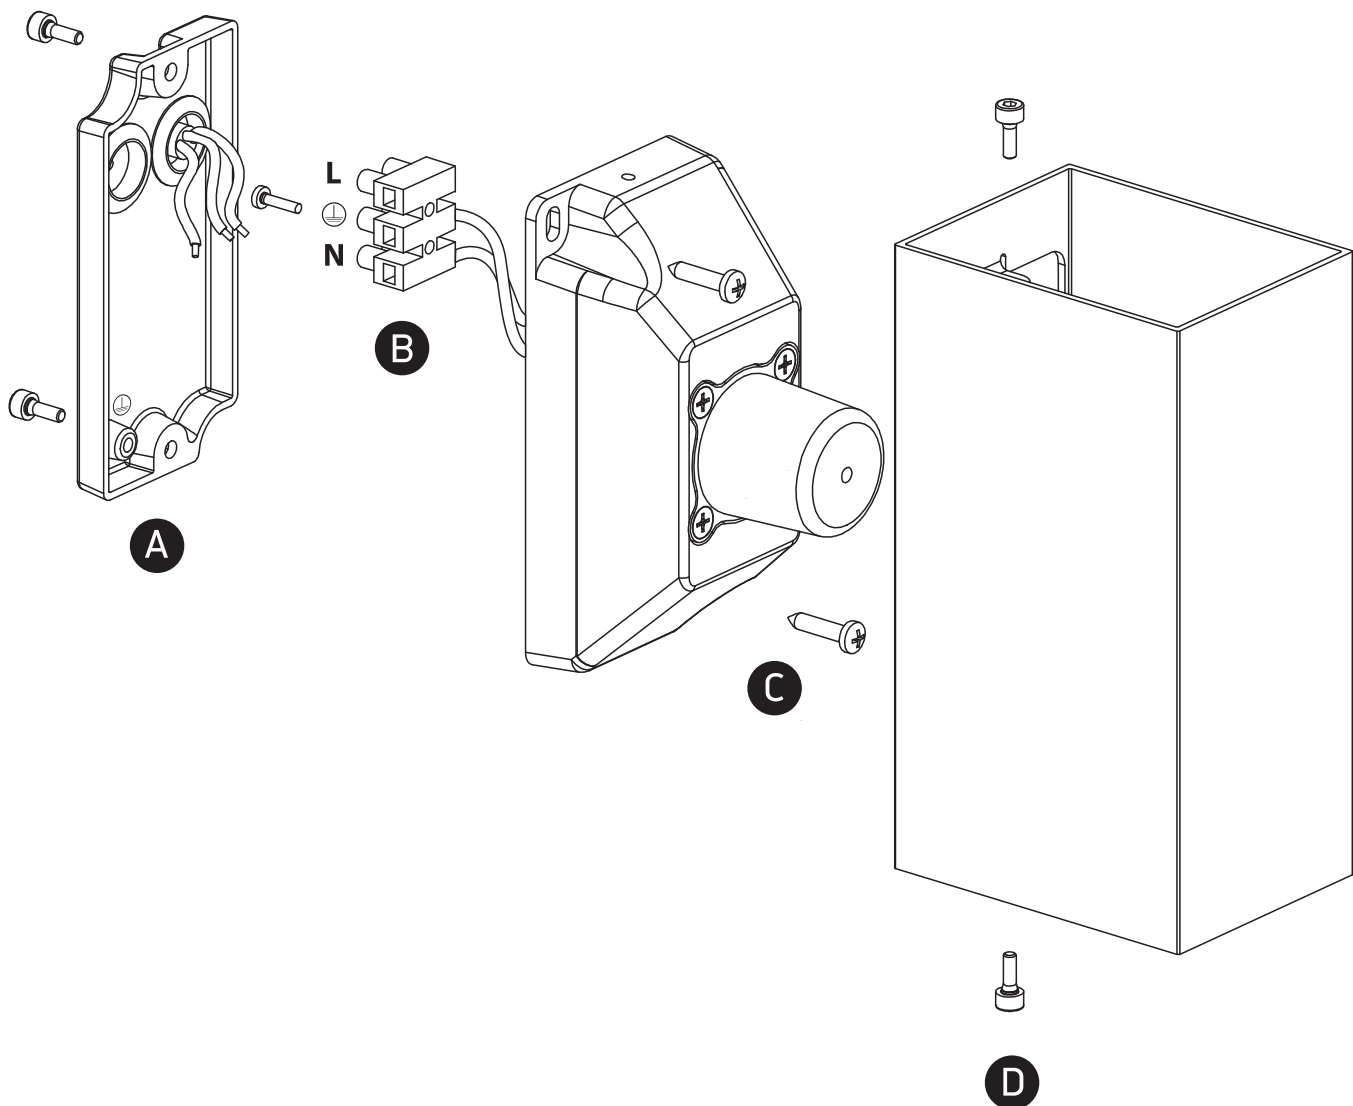

INSTALLATION MANUAL

67398A

ecolight

100-240V | 2x3W | IP54 | Die cast
Complete with 350mA driver.

80
CRI

one
LIGHT

Warnings:

1. Make sure that the product is installed properly before connecting to electricity.
2. Do not cover the fitting.
3. Maintenance and installation should only be carried out by a professional electrician.