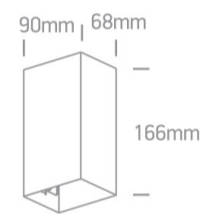

13 Wall & Ceiling LED>Outdoor Wall Dark Lights Die cast

67398A/AN/W

2x3W LED wall light, IP54, ideal for both indoor and outdoor installation.

Supplied with non-dimmable LED driver.

Complies with standard EN60598-1 and any other specific standards.

Downloads

Dimensions

Gallery

Physical Specification

Item Group

13 Wall & Ceiling LED

Family

Outdoor Wall Dark Lights Die cast

Length

90mm

Width	68mm
Height	166mm
Surface Wall	Yes
Indoor	Yes
Outdoor	Yes

Electrical Characteristics

Gear	Built In
Fitting + Driver	
Input Voltage	100-240V
50 Hz	Yes
60 Hz	Yes
Safety Class	
Power(Watts)	2x3W
IP Rating	IP54
Light Source	LED built in
Dimmable	No
F Mark	

Illumination Data

Colour Temperature	3000K
Lumen Output	2x200lm
Light Efficiency	66,67lm/W
CRI	80
Illumination Diagram	
Dark Light	Yes

Packing Info

Box Length	11,5cm
Box Width	8,5cm
Box Height	17,5cm
Box Weight	0.658kg