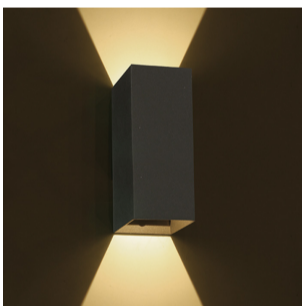

13 Wall & Ceiling LED>Outdoor Wall Dark Lights Die cast

67398A/AN/W

2x3W LED wall light, IP54, ideal for both indoor and outdoor installation.

Supplied with non-dimmable LED driver.

Complies with standard EN60598-1 and any other specific standards.

Downloads

Dimensions

Gallery

Physical Specification

Item Group

13 Wall & Ceiling LED

Family

Outdoor Wall Dark Lights Die cast

Order Code

67398A/AN/W

Colour

Anthracite

Material

Die Cast

Shape

Rectangular