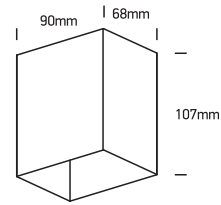

# INSTALLATION MANUAL

67398

**ecolight**

100-240V | 3W | IP54 | Die cast  
Complete with 350mA driver.

80  
CRI

**one**  
LIGHT