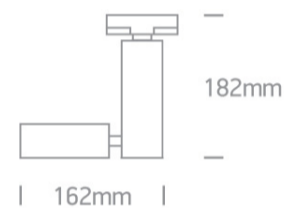

09 Track Lights>GU10 R111 Track Lights

65518T/W

50W GU10 R111 Track Spot Range .

Complies with standard EN60598-1 and any other specific standards.

Downloads

Dimensions

Related items

40001A/W

65518T/W

Colour

White

Material

Aluminium

Shape

Circular

Height

182mm

Diameter	111mm
Track mounted	Yes
Indoor	Yes
Adjustable	2 Directions

Electrical Characteristics

Gear	No
------	----

Fitting + Driver

Input Voltage	100-240V
50 Hz	Yes
60 Hz	Yes
Safety Class	
Power(Watts)	50W
IP Rating	IP20
Light Source	Replaceable lamp
Lamp Holder	GU10
Number of Lamps	1
Dimmable	N/A
F Mark	

Illumination Data

Illumination Diagram

Packing Info

Box Length	20cm
Box Width	12cm
Box Height	17cm
Box Weight	0.558kg
Pcs/Carton	12

Barcode

5291889041207

Pobrano z mamadecor.pl

HS Code