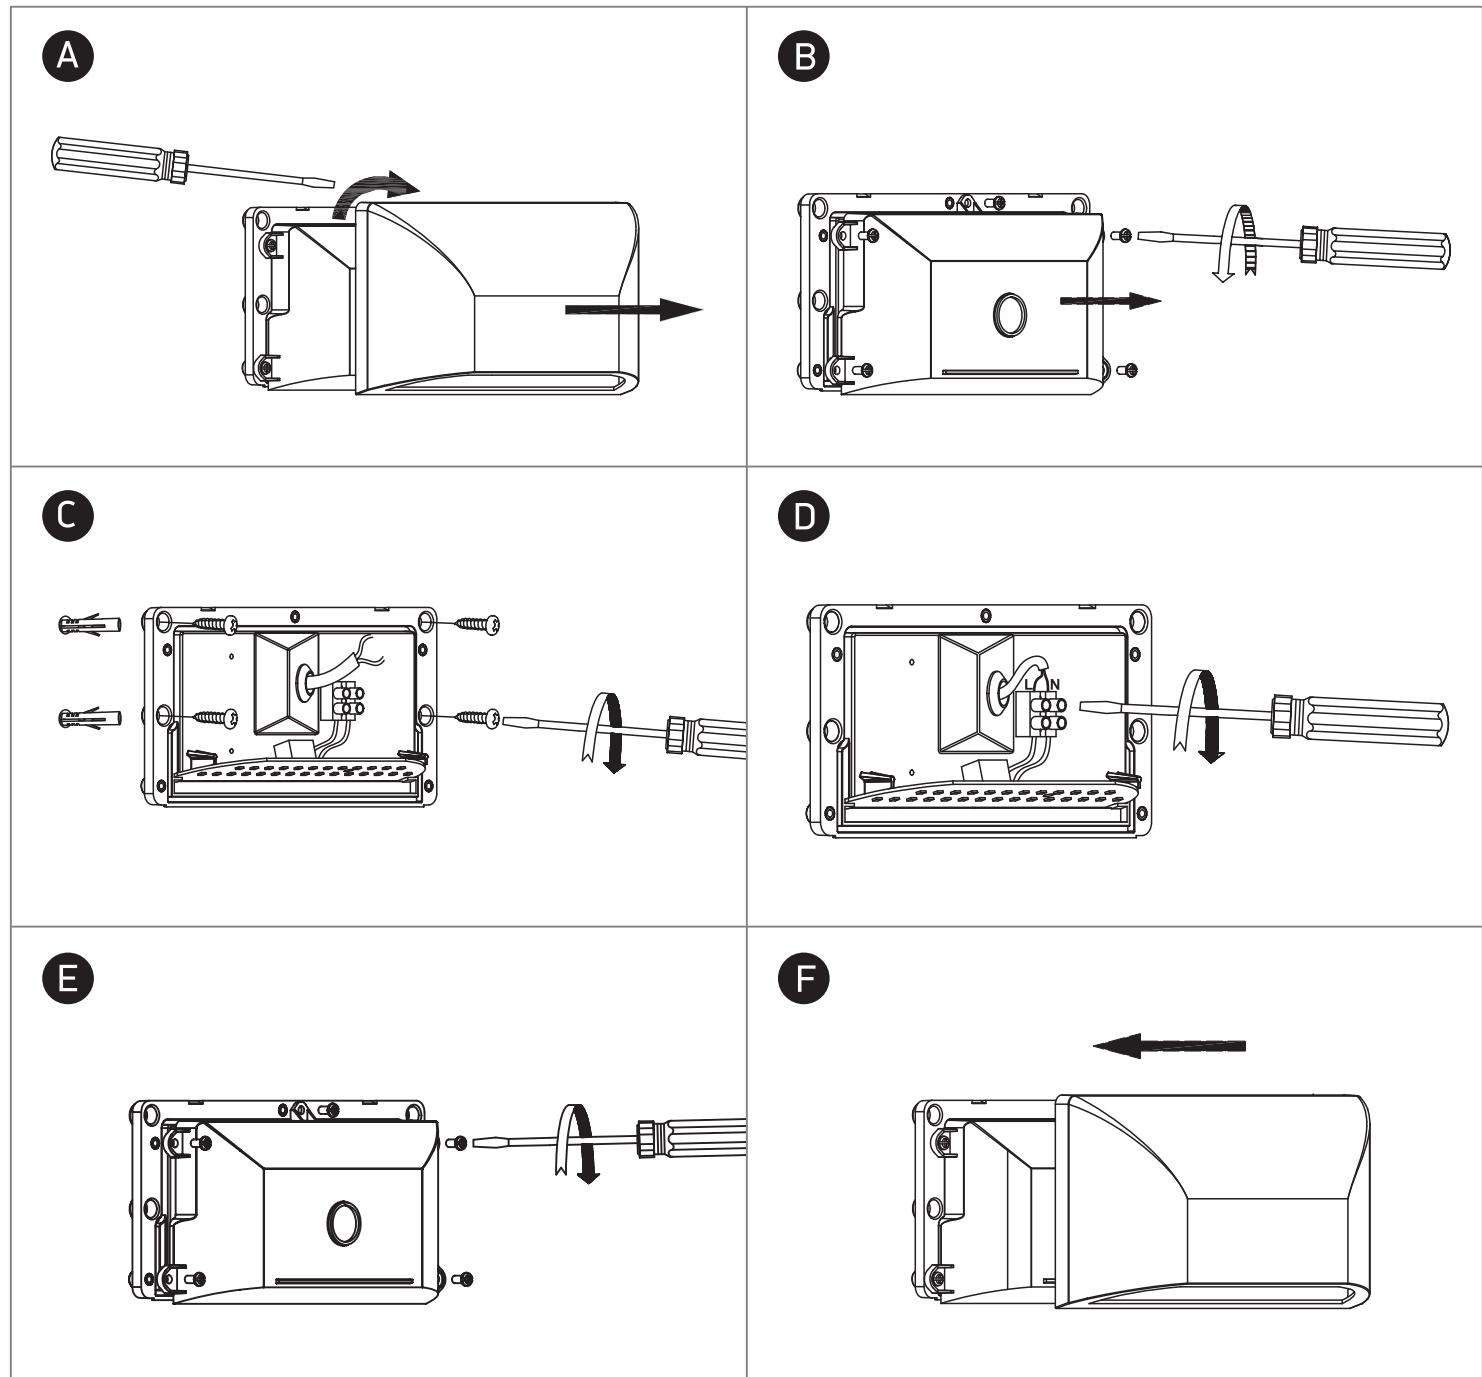

INSTALLATION MANUAL

67396

ecolight
80
CRI
one
LIGHT

230V | SMD 2835 | 6W | IP65 | ABS + PC

Warnings:

1. Make sure that the product is installed properly before connecting to electricity.
2. Do not cover the fitting.
3. Maintenance and installation should only be carried out by a professional electrician.