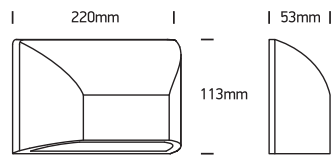

INSTALLATION MANUAL

67396

ecolight
80
CRI
one
LIGHT

230V | SMD 2835 | 6W | IP65 | ABS + PC

Warnings:

1. Make sure that the product is installed properly before connecting to electricity.
2. Do not cover the fitting.
3. Maintenance and installation should only be carried out by a professional electrician.