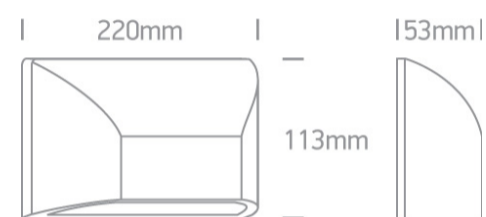

Downloads

Dimensions

Physical Specification

Item Group	13 Wall & Ceiling LED
Family	Down Illumination Wall Lights ABS + PC
Order Code	67396/AN/W
Colour	Anthracite
Material	ABS
Diffuser Material	PC
Shape	Rectangular
Length	220mm
Width	113mm
Height	60mm
Surface Wall	Yes
Indoor	Yes

80

Illumination Diagram

Packing Info

Box Length

23cm

Box Width

13cm

Box Height