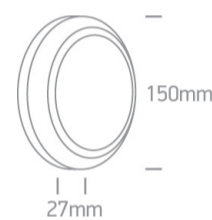

13 Wall &amp; Ceiling LED&gt;Outdoor General Lighting ABS + PC

67394B/W/W

3,5W LED wall light, IP65, ideal for both indoor and outdoor installation.

Complies with standard EN60598-1 and any other specific standards.

## Dimensions

## Physical Specification

Item Group	13 Wall & Ceiling LED
Family	Outdoor General Lighting ABS + PC
Order Code	67394B/W/W
Colour	White
Material	ABS
Diffuser Material	PC
Shape	Circular
Height	27mm
Diameter	150mm
Surface Wall	Yes
Indoor	Yes
Outdoor	Yes

## Packing Info

Box Length

16cm

Box Width

16cm

Box Height

3,5cm

Box Weight