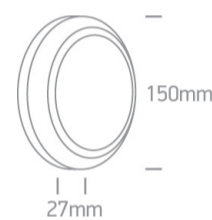

13 Wall &amp; Ceiling LED &gt; Outdoor General Lighting ABS + PC

67394B/AN/W

3,5W LED wall light, IP65, ideal for both indoor and outdoor installation.

Complies with standard EN60598-1 and any other specific standards.

## Dimensions

## Physical Specification

Item Group	13 Wall & Ceiling LED
Family	Outdoor General Lighting ABS + PC
Order Code	67394B/AN/W
Colour	Anthracite
Material	ABS
Diffuser Material	PC
Shape	Circular
Height	27mm
Diameter	150mm
Surface Wall	Yes
Indoor	Yes
Outdoor	Yes

## Packing Info

Box Length

16cm

Box Width

16cm

Box Height

3,5cm

Box Weight