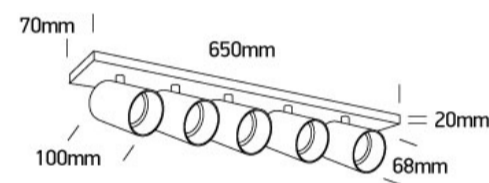

12 Wall & Ceiling>The Retro GU10 Spots

65505N/BBS

5x10W Retro surface wall and ceiling decorative MR16 GU10 Spot.

Complies with standard EN60598-1 and any other specific standards.

Downloads

Dimensions

Physical Specification

Item Group	12 Wall & Ceiling
Family	The Retro GU10 Spots
Order Code	65505N/BBS
Colour	Brushed Brass
Material	Aluminium
Shape	Rectangular
Length	650mm
Width	70mm
Height	20mm
Surface Ceiling	Yes
Surface Wall	Yes
Indoor	Yes

F Mark	
--------	---

Illumination Data

Illumination Diagram	
----------------------	---

Dark Light	Yes
------------	-----

Packing Info

Box Length	13cm
------------	------

Box Width	8,5cm
-----------	-------

Box Height	69cm
------------	------

Box Weight	2.270kg
------------	---------

Pcs/Carton	6
------------	---

Barcode	5291889070863
---------	---------------

HS Code	9405413990
---------	------------

Warranty