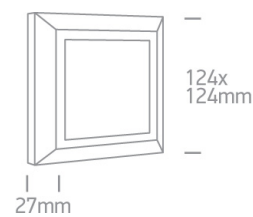

13 Wall & Ceiling LED>Outdoor General Lighting ABS + PC

67394A/AN/W

3,5W LED wall light, IP65, ideal for both indoor and outdoor installation.

Complies with standard EN60598-1 and any other specific standards.

Downloads

Dimensions

Physical Specification

| | |
|-------------------|-----------------------------------|
| Item Group | 13 Wall & Ceiling LED |
| Family | Outdoor General Lighting ABS + PC |
| Order Code | 67394A/AN/W |
| Colour | Anthracite |
| Material | ABS |
| Diffuser Material | PC |
| Shape | Rectangular |
| Length | 124mm |
| Width | 124mm |
| Height | 27mm |
| Surface Ceiling | Yes |
| Surface Wall | Yes |

Illumination Data

| | |
|----------------------|---|
| Colour Temperature | 3000K |
| Lumen Output | 250lm |
| Light Efficiency | 71,42lm/W |
| CRI | 80 |
| Illumination Diagram |  |

Packing Info

| | |
|------------|---------|
| Box Length | 16cm |
| Box Width | 16cm |
| Box Height | 3,5cm |
| Box Weight | 0.230kg |