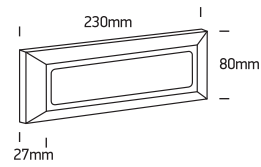

INSTALLATION MANUAL

67394

ecolight
IK⁰⁸
one
LIGHT

230V | SMD 2835 | 3,5W | IP65 | ABS + PC

AC LED

80
CRI

Warnings:

1. Make sure that the product is installed properly before connecting to electricity.
2. Do not cover the fitting.
3. Maintenance and installation should only be carried out by a professional electrician.