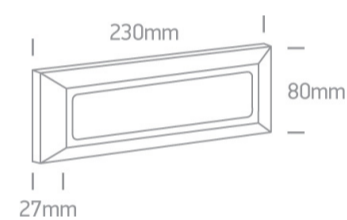

13 Wall &amp; Ceiling LED&gt;Outdoor General Lighting ABS + PC

67394/W/W

3,5W LED wall light, IP65, ideal for both indoor and outdoor installation.

Complies with standard EN60598-1 and any other specific standards.

## Dimensions

## Physical Specification

Item Group	13 Wall & Ceiling LED
Family	Outdoor General Lighting ABS + PC
Order Code	67394/W/W
Colour	White
Material	ABS
Diffuser Material	PC
Shape	Rectangular
Length	230mm
Width	80mm
Height	27mm
Surface Ceiling	Yes
Surface Wall	Yes

## Packing Info

Box Length	24cm
Box Width	9cm
Box Height	3,5cm
Box Weight	0.287kg

Pcs/Carton

24

Pobrano z mamadecor.pl

Barcode

5291889049050

HS Code