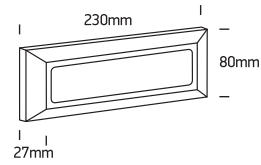

INSTALLATION MANUAL

67394

ecolight
IK⁰⁸
one
LIGHT

230V | SMD 2835 | 3,5W | IP65 | ABS + PC

AC LED

80
CRI

Warnings:

1. Make sure that the product is installed properly before connecting to electricity.
2. Do not cover the fitting.
3. Maintenance and installation should only be carried out by a professional electrician.