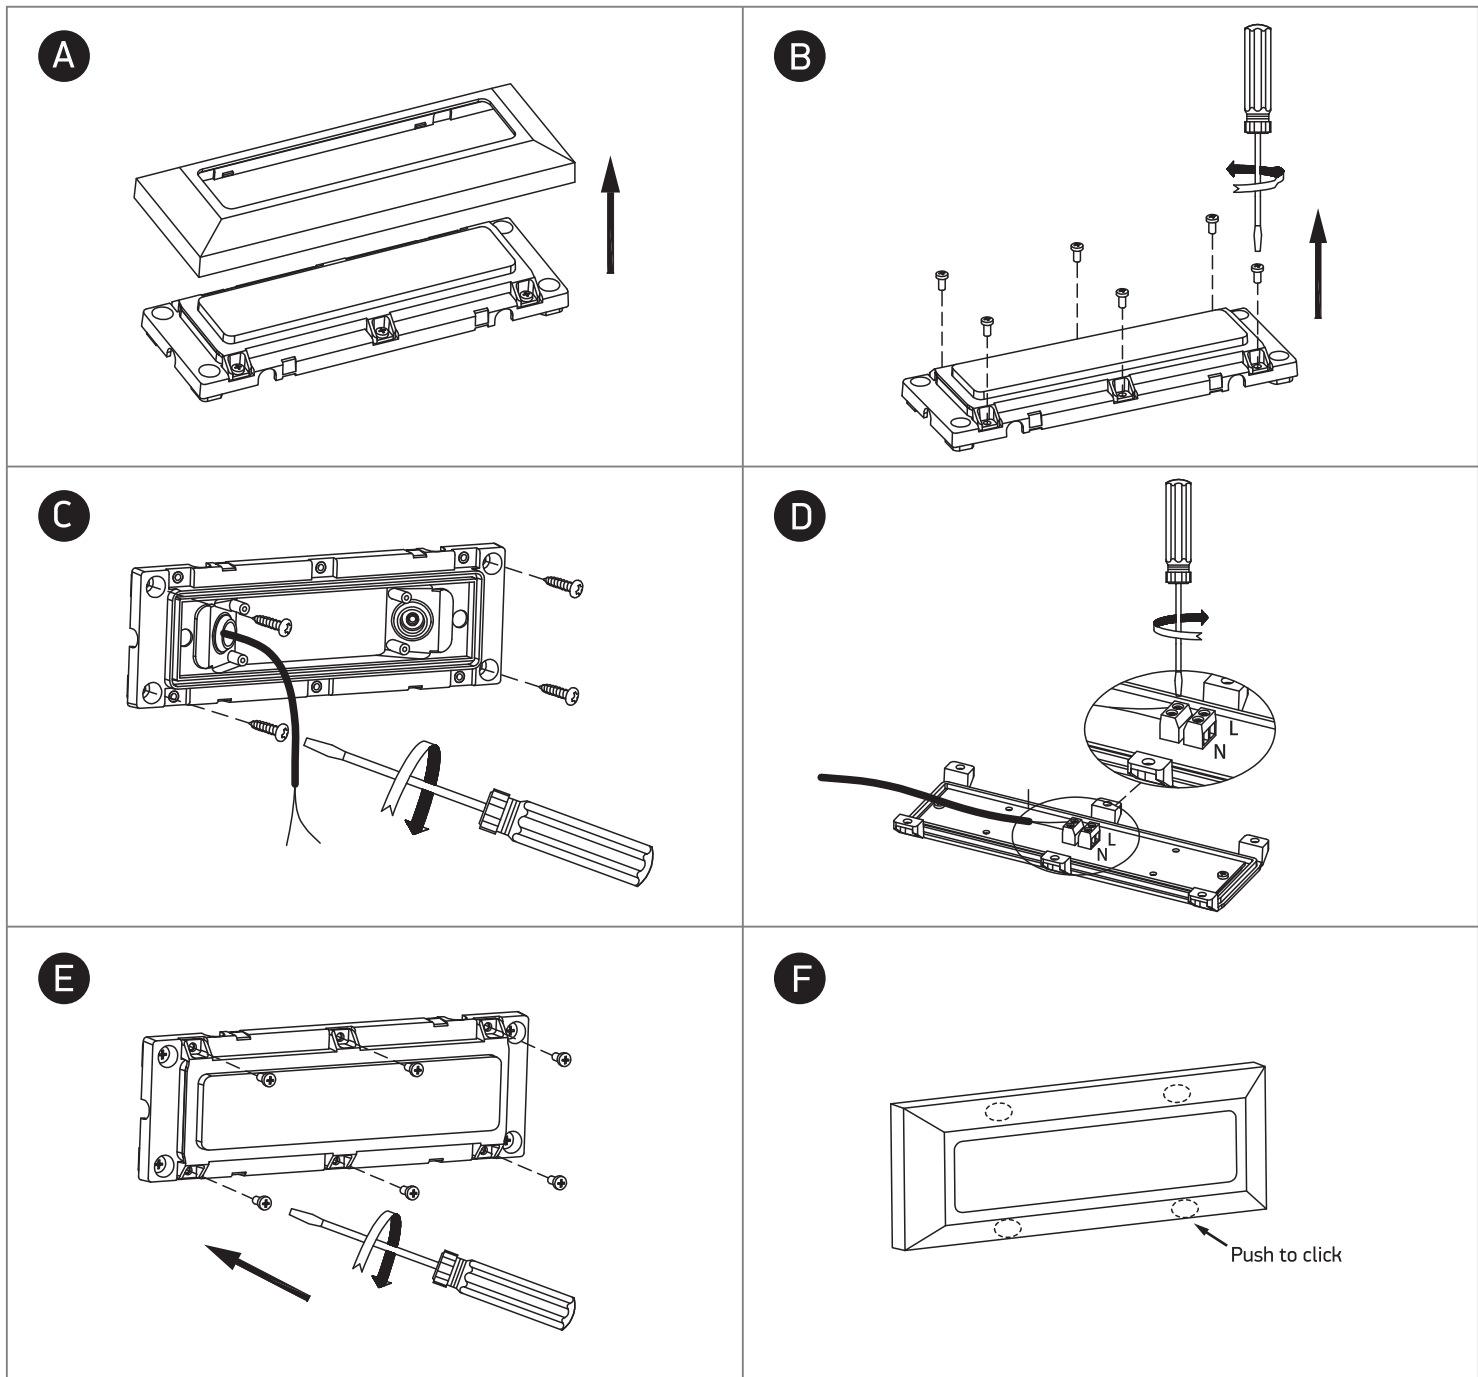

INSTALLATION MANUAL

67394

ecolight
IK⁰⁸
one
LIGHT

230V | SMD 2835 | 3,5W | IP65 | ABS + PC

AC LED

80
CRI

Warnings:

1. Make sure that the product is installed properly before connecting to electricity.
2. Do not cover the fitting.
3. Maintenance and installation should only be carried out by a professional electrician.