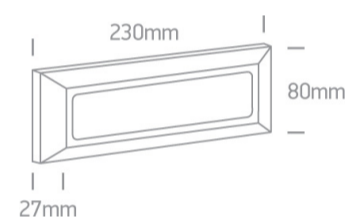

13 Wall & Ceiling LED>Outdoor General Lighting ABS + PC

67394/AN/W

3,5W LED wall light, IP65, ideal for both indoor and outdoor installation.

Complies with standard EN60598-1 and any other specific standards.

Downloads

Dimensions

Physical Specification

Item Group	13 Wall & Ceiling LED
Family	Outdoor General Lighting ABS + PC
Order Code	67394/AN/W
Colour	Anthracite
Material	ABS
Diffuser Material	PC
Shape	Rectangular
Length	230mm
Width	80mm
Height	27mm
Surface Ceiling	Yes
Surface Wall	Yes

Illumination Data

Colour Temperature	3000K
Lumen Output	250lm
Light Efficiency	71,42lm/W
CRI	80
Illumination Diagram	

Packing Info

Box Length	24cm
Box Width	9cm
Box Height	3,5cm
Box Weight	0.287kg

Pcs/Carton