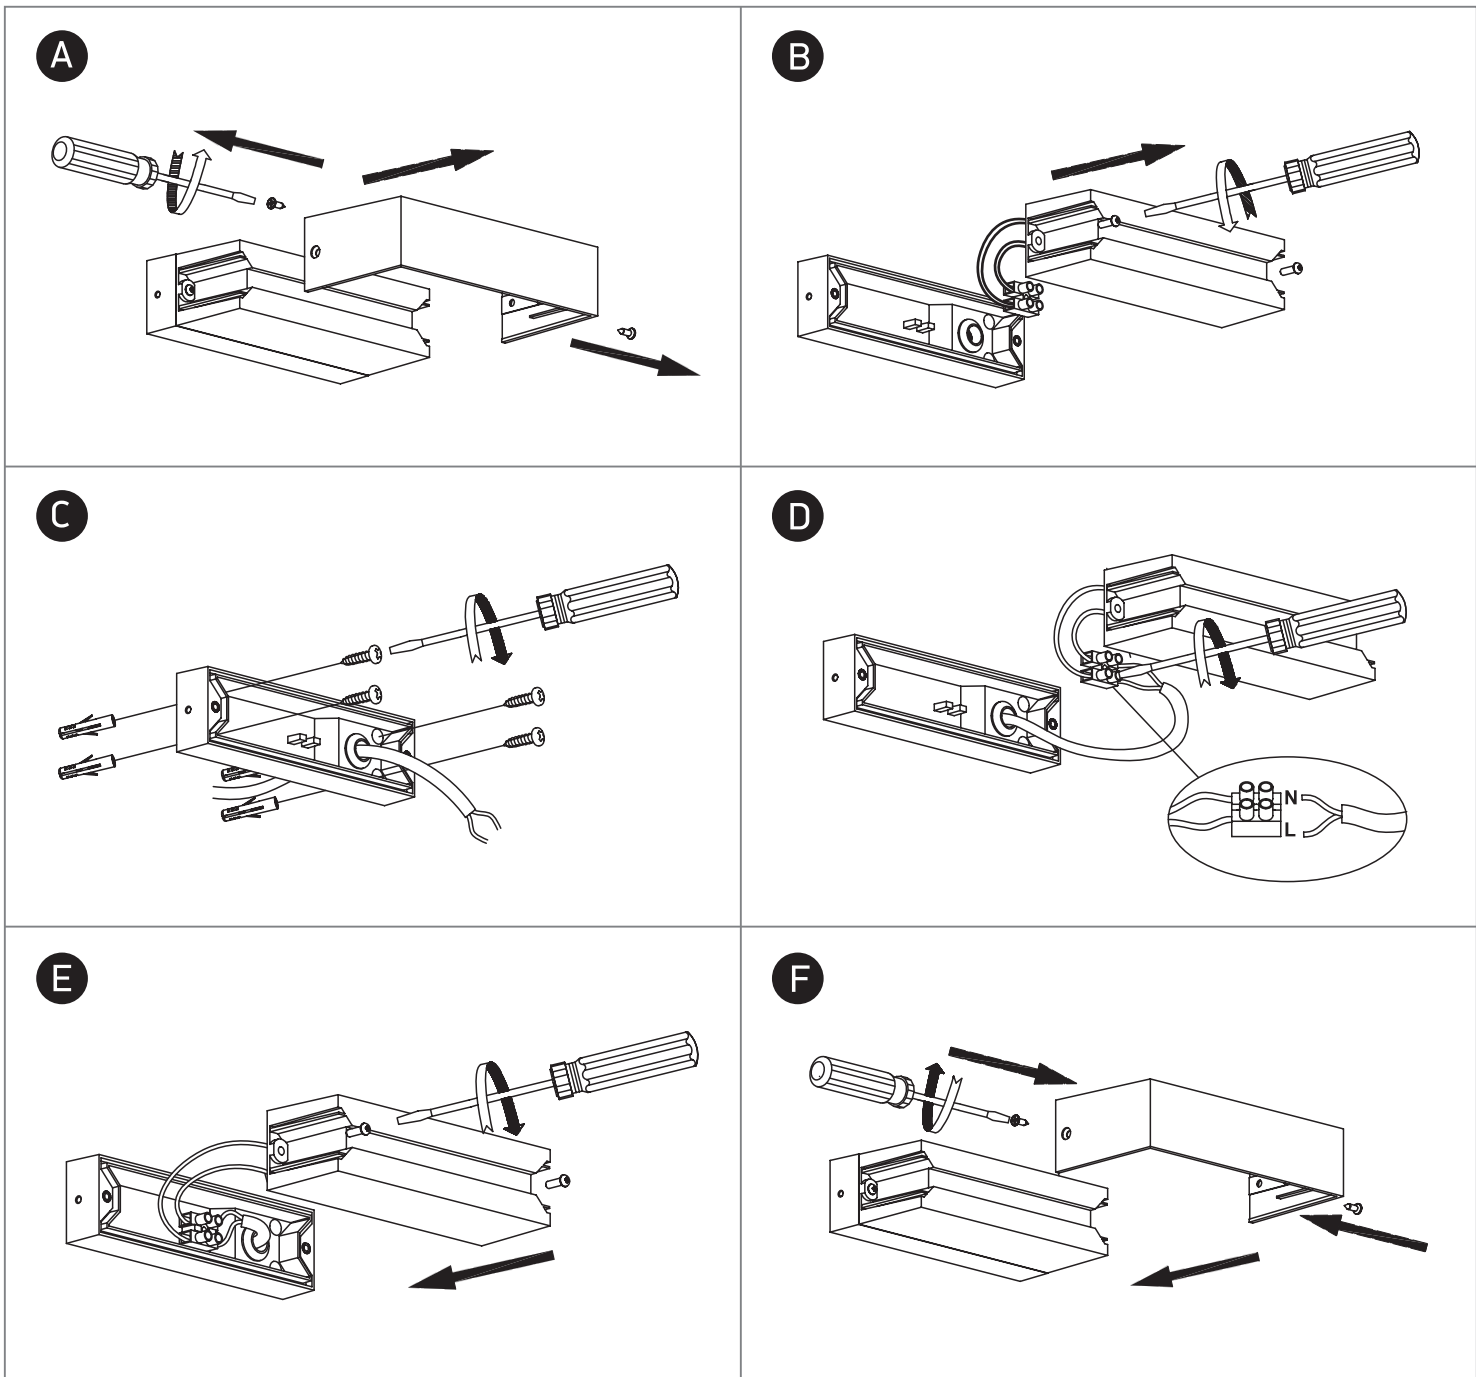

INSTALLATION MANUAL

67392

ecolight

230V | SMD 2835 | 7W | IP65 | ABS + PC
Complete with 500mA driver.

one
LIGHT

Warnings:

1. Make sure that the product is installed properly before connecting to electricity.
2. Do not cover the fitting.
3. Maintenance and installation should only be carried out by a professional electrician.