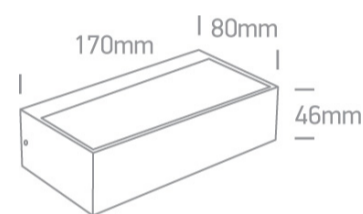

Downloads

Dimensions

Physical Specification

Item Group	13 Wall & Ceiling LED
Family	Outdoor Wall Up & Down Lights
Order Code	67392/AN/W
Colour	Anthracite
Material	Die Cast
Shape	Rectangular
Length	170mm
Width	80mm
Height	46mm
Surface Wall	Yes
Indoor	Yes
Outdoor	Yes

Illumination Data

Colour Temperature	3000K
Lumen Output	400lm
Light Efficiency	57lm/W
CRI	80
Illumination Diagram	

Packing Info

Box Length	18cm
Box Width	9,5cm
Box Height	5,5cm
Box Weight	0.410kg
Pcs/Carton	20
Barcode	5291889049067
HS Code	9405114090