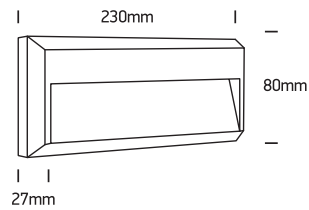

INSTALLATION MANUAL

67388C

ecolight

DARK LIGHT
IK⁰⁸

80
CRI

230V | SMD 2835 | 2W | IP65 | ABS+PC
AC LED.

one
LIGHT

Warnings: