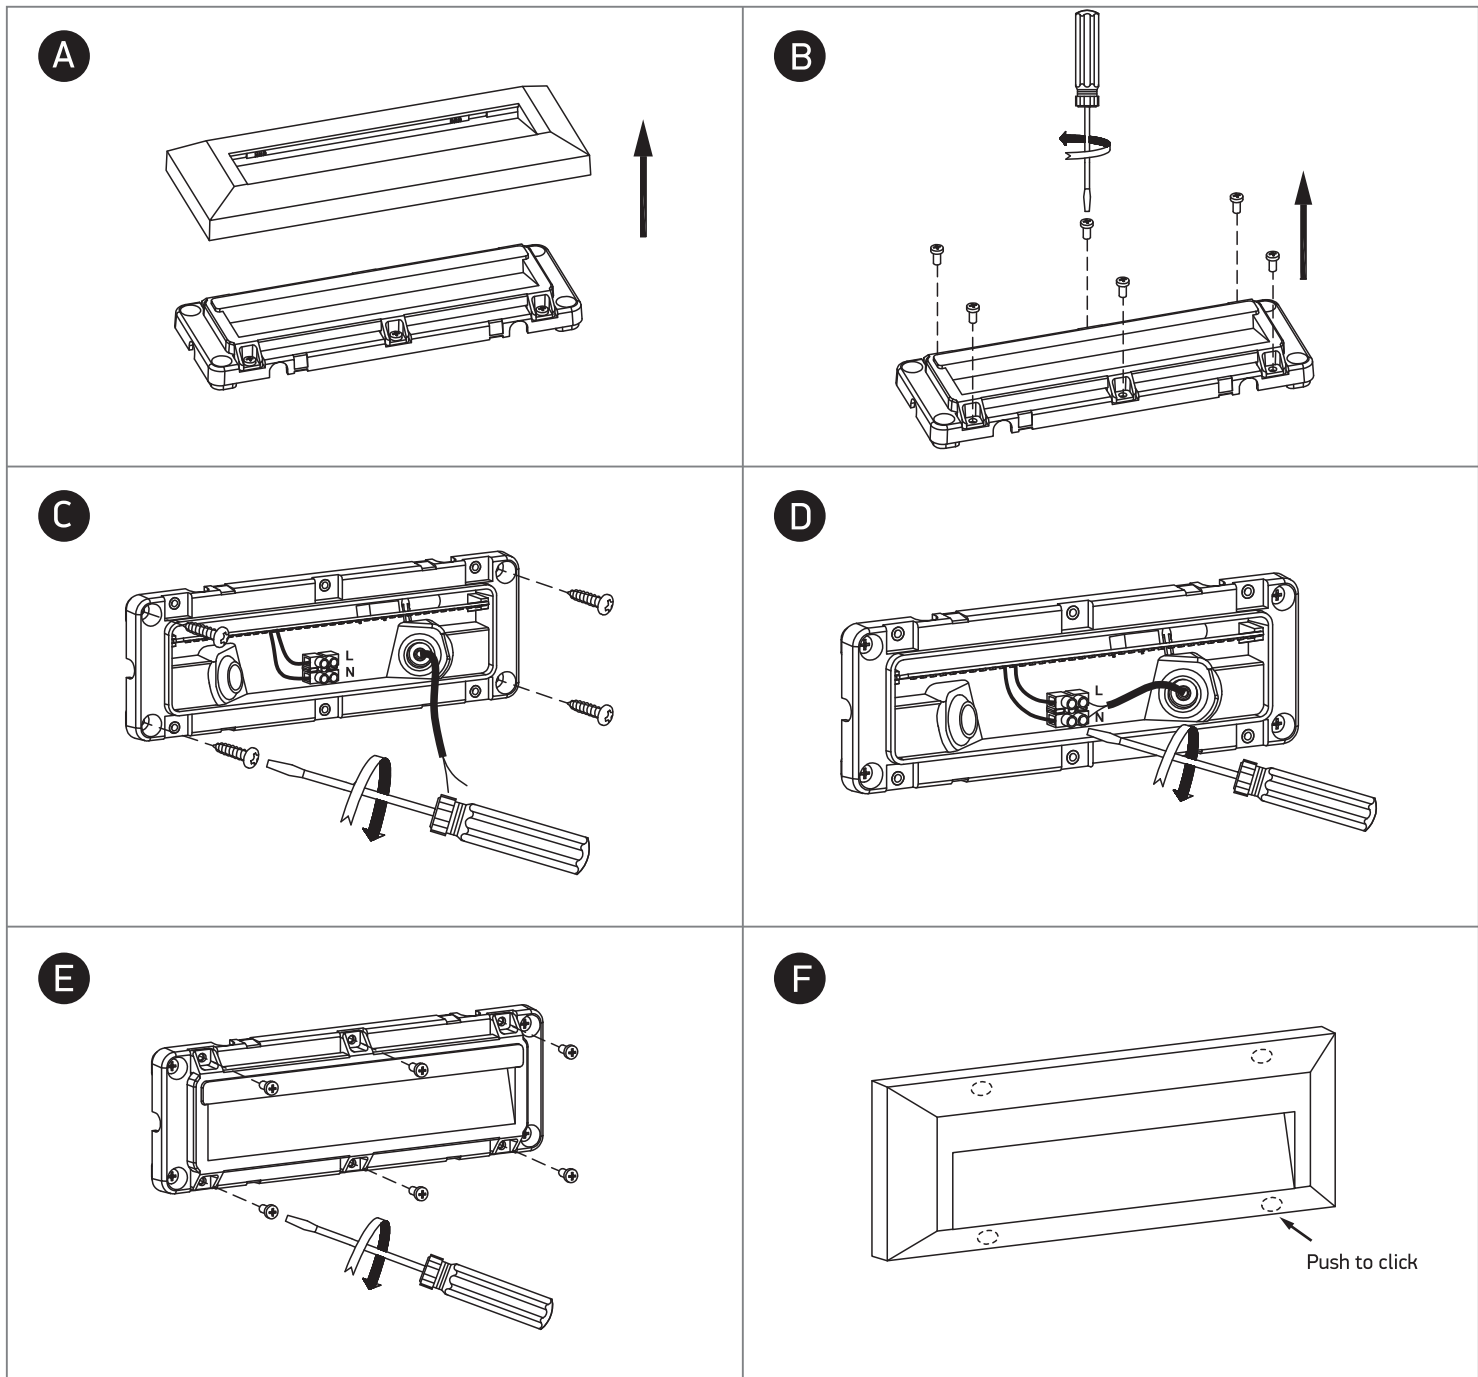

INSTALLATION MANUAL

67388C

ecolight

DARK LIGHT
IK⁰⁸

80
CRI

230V | SMD 2835 | 2W | IP65 | ABS+PC
AC LED.

one
LIGHT

Warnings: