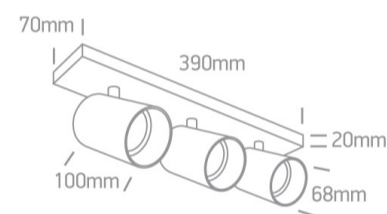

12 Wall & Ceiling>The Retro GU10 Spots

65305N/W

3x10W Retro surface wall and ceiling decorative MR16 GU10 Spot.

Complies with standard EN60598-1 and any other specific standards.

Downloads

Dimensions

Physical Specification

Item Group	12 Wall & Ceiling
Family	The Retro GU10 Spots
Order Code	65305N/W
Colour	White
Material	Aluminium
Shape	Rectangular
Length	390mm
Width	70mm
Height	20mm
Surface Ceiling	Yes
Surface Wall	Yes
Indoor	Yes

F Mark	
--------	---

Illumination Data

Illumination Diagram	
----------------------	---

Dark Light	Yes
------------	-----

Packing Info

Box Length	43cm
------------	------

Box Width	8,5cm
-----------	-------

Box Height	13cm
------------	------

Box Weight	1.416kg
------------	---------

Pcs/Carton	6
------------	---

Barcode	5291889055655
---------	---------------

HS Code	9405413990
---------	------------

Warranty