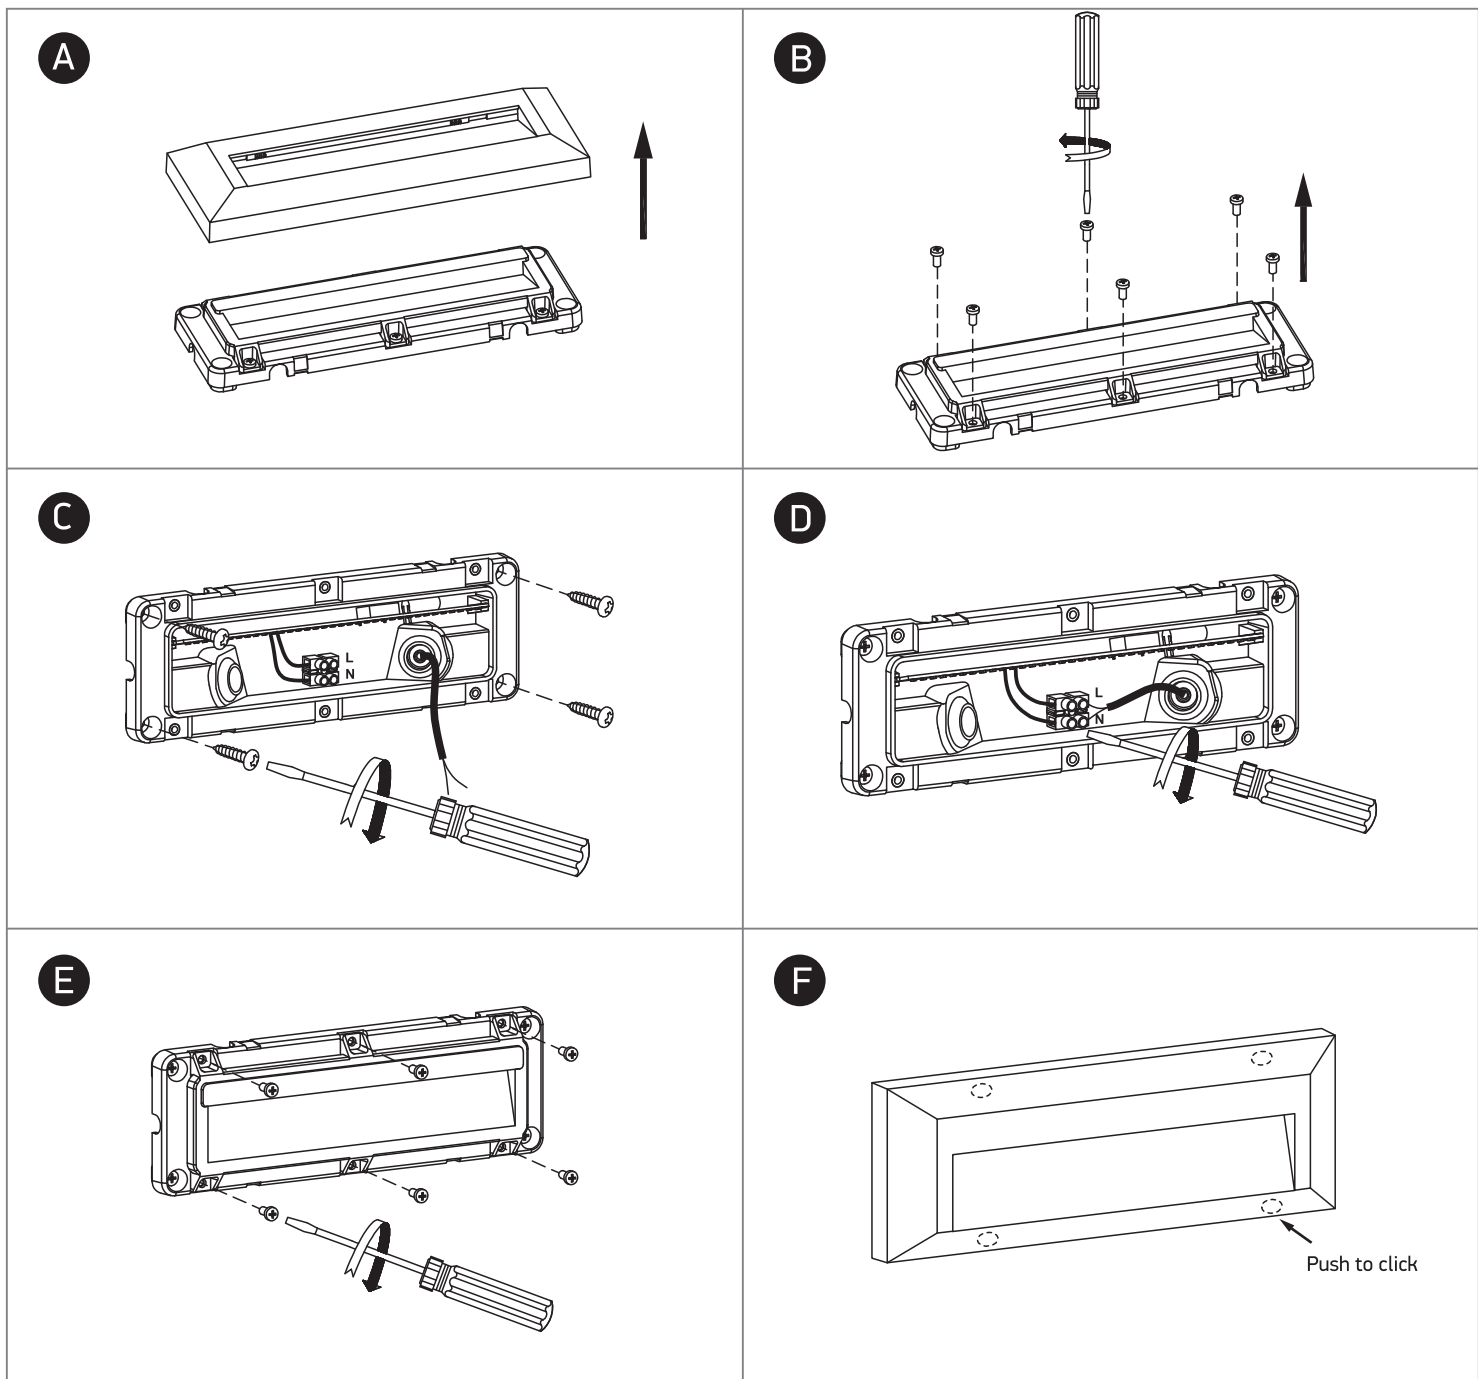

INSTALLATION MANUAL

67388C

ecolight

DARK LIGHT
IK⁰⁸

80
CRI

230V | SMD 2835 | 2W | IP65 | ABS+PC
AC LED.

one
LIGHT

Warnings: