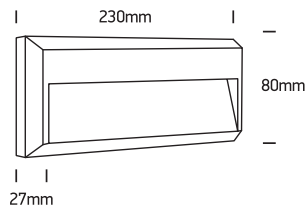

INSTALLATION MANUAL

67388C

ecolight

DARK LIGHT
IK⁰⁸

80
CRI

230V | SMD 2835 | 2W | IP65 | ABS+PC
AC LED.

one
LIGHT

Warnings: