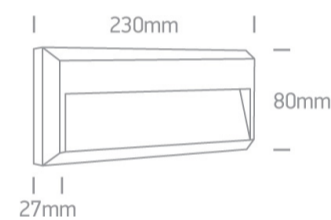

Downloads

Dimensions

Physical Specification

Item Group	13 Wall & Ceiling LED
Family	Outdoor Dark Lights ABS + PC
Order Code	67388C/AN/W
Colour	Anthracite
Material	ABS
Diffuser Material	PC
Shape	Rectangular
Length	230mm
Width	80mm
Height	27mm
Surface Wall	Yes
Indoor	Yes

Illumination Data

Colour Temperature	3000K
Lumen Output	75lm
Light Efficiency	37,5lm/W
CRI	80
Illumination Diagram	
Dark Light	Yes

Packing Info

Box Length	24cm
Box Width	9cm
Box Height	3,5cm
Box Weight	0.283kg