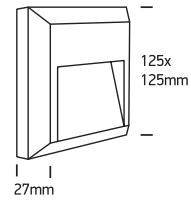

INSTALLATION MANUAL

67388B

ecolight

DARK LIGHT

IK⁰⁸

80 CRI

230V | SMD 2835 | 2W | IP65 | ABS + PC
AC LED.

Warnings: