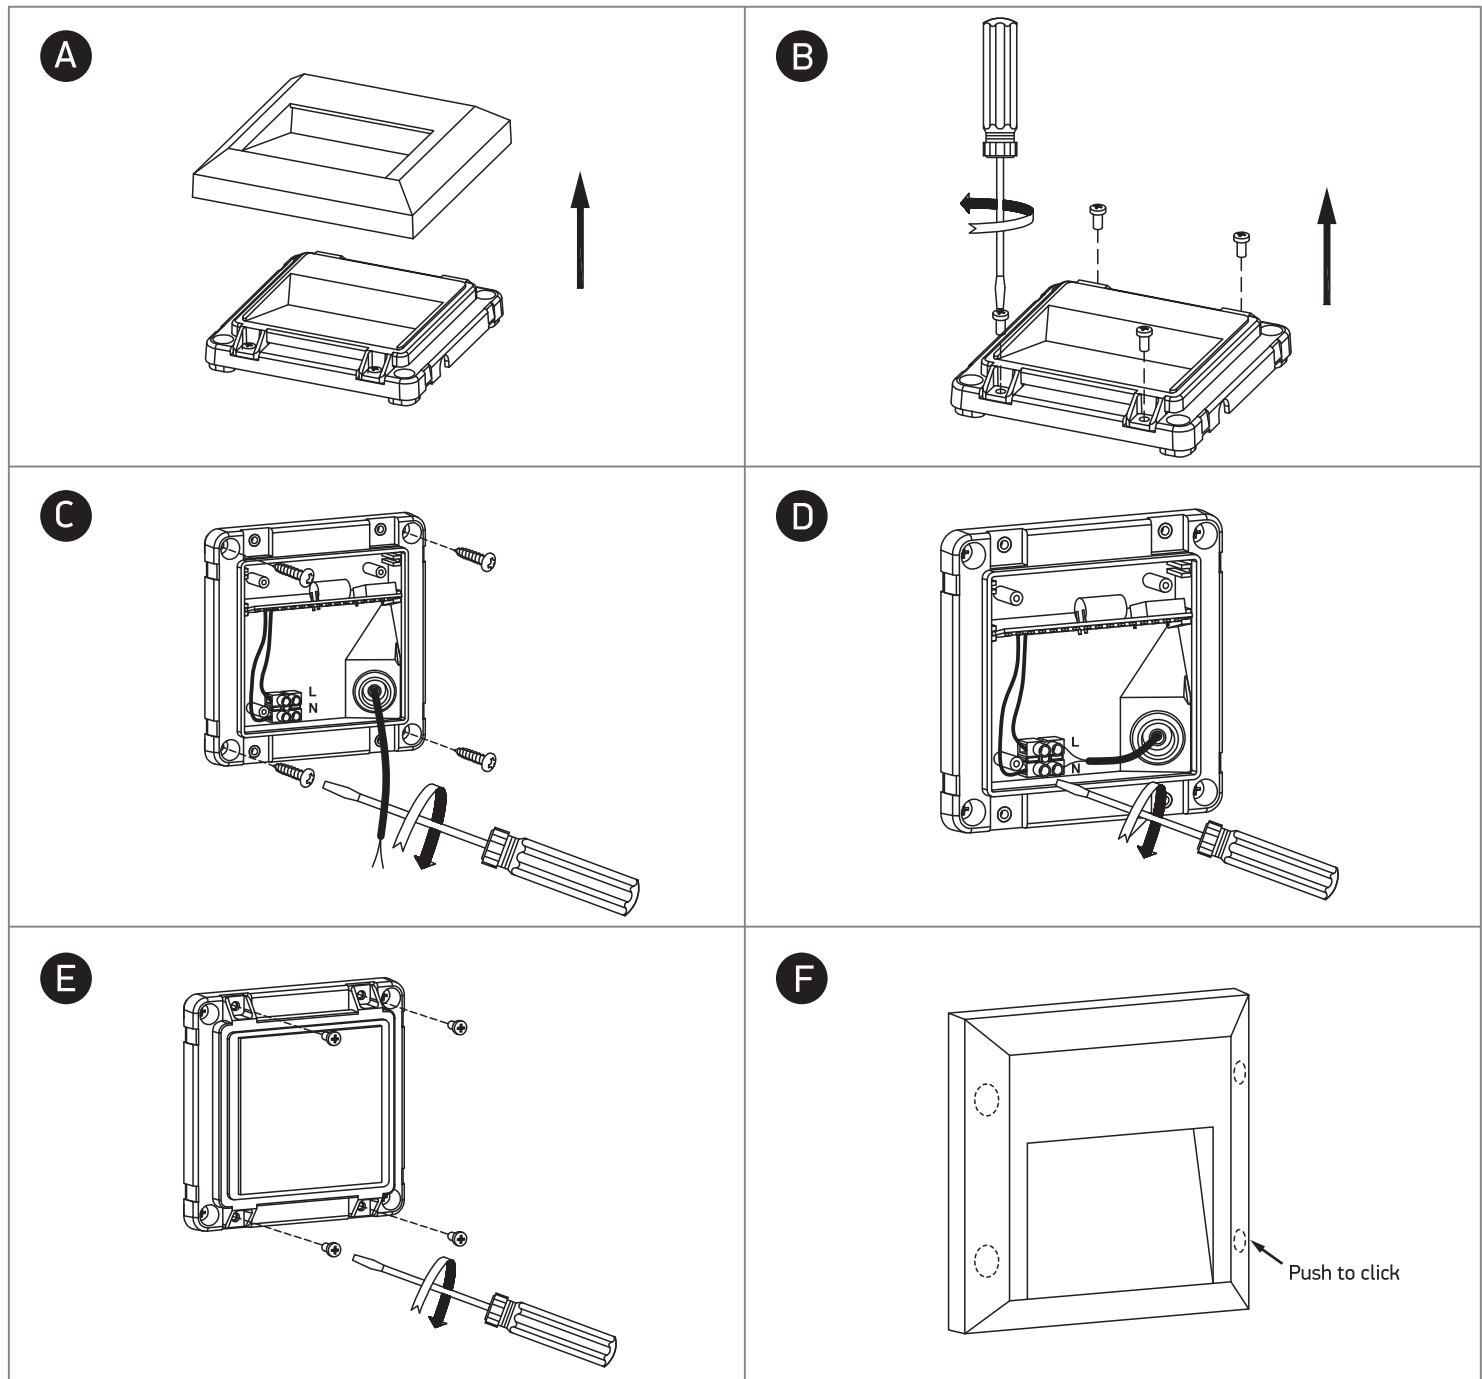

INSTALLATION MANUAL

67388B

ecolight

DARK LIGHT

IK⁰⁸

80 CRI

230V | SMD 2835 | 2W | IP65 | ABS + PC
AC LED.

Warnings: