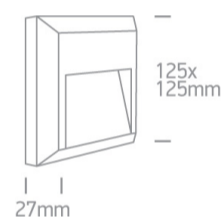

Downloads

Dimensions

Physical Specification

Item Group	13 Wall & Ceiling LED
Family	Outdoor Dark Lights ABS + PC
Order Code	67388B/W/W
Colour	White
Material	ABS
Diffuser Material	PC
Shape	Rectangular
Length	125mm
Width	125mm
Height	27mm
Surface Wall	Yes
Indoor	Yes

Illumination Data

Colour Temperature	3000K
Lumen Output	60lm
Light Efficiency	30lm/W
CRI	80
Illumination Diagram	
Dark Light	Yes

Packing Info

Box Length	13,5cm
Box Width	13,5cm
Box Height	3cm
Box Weight	0.242kg