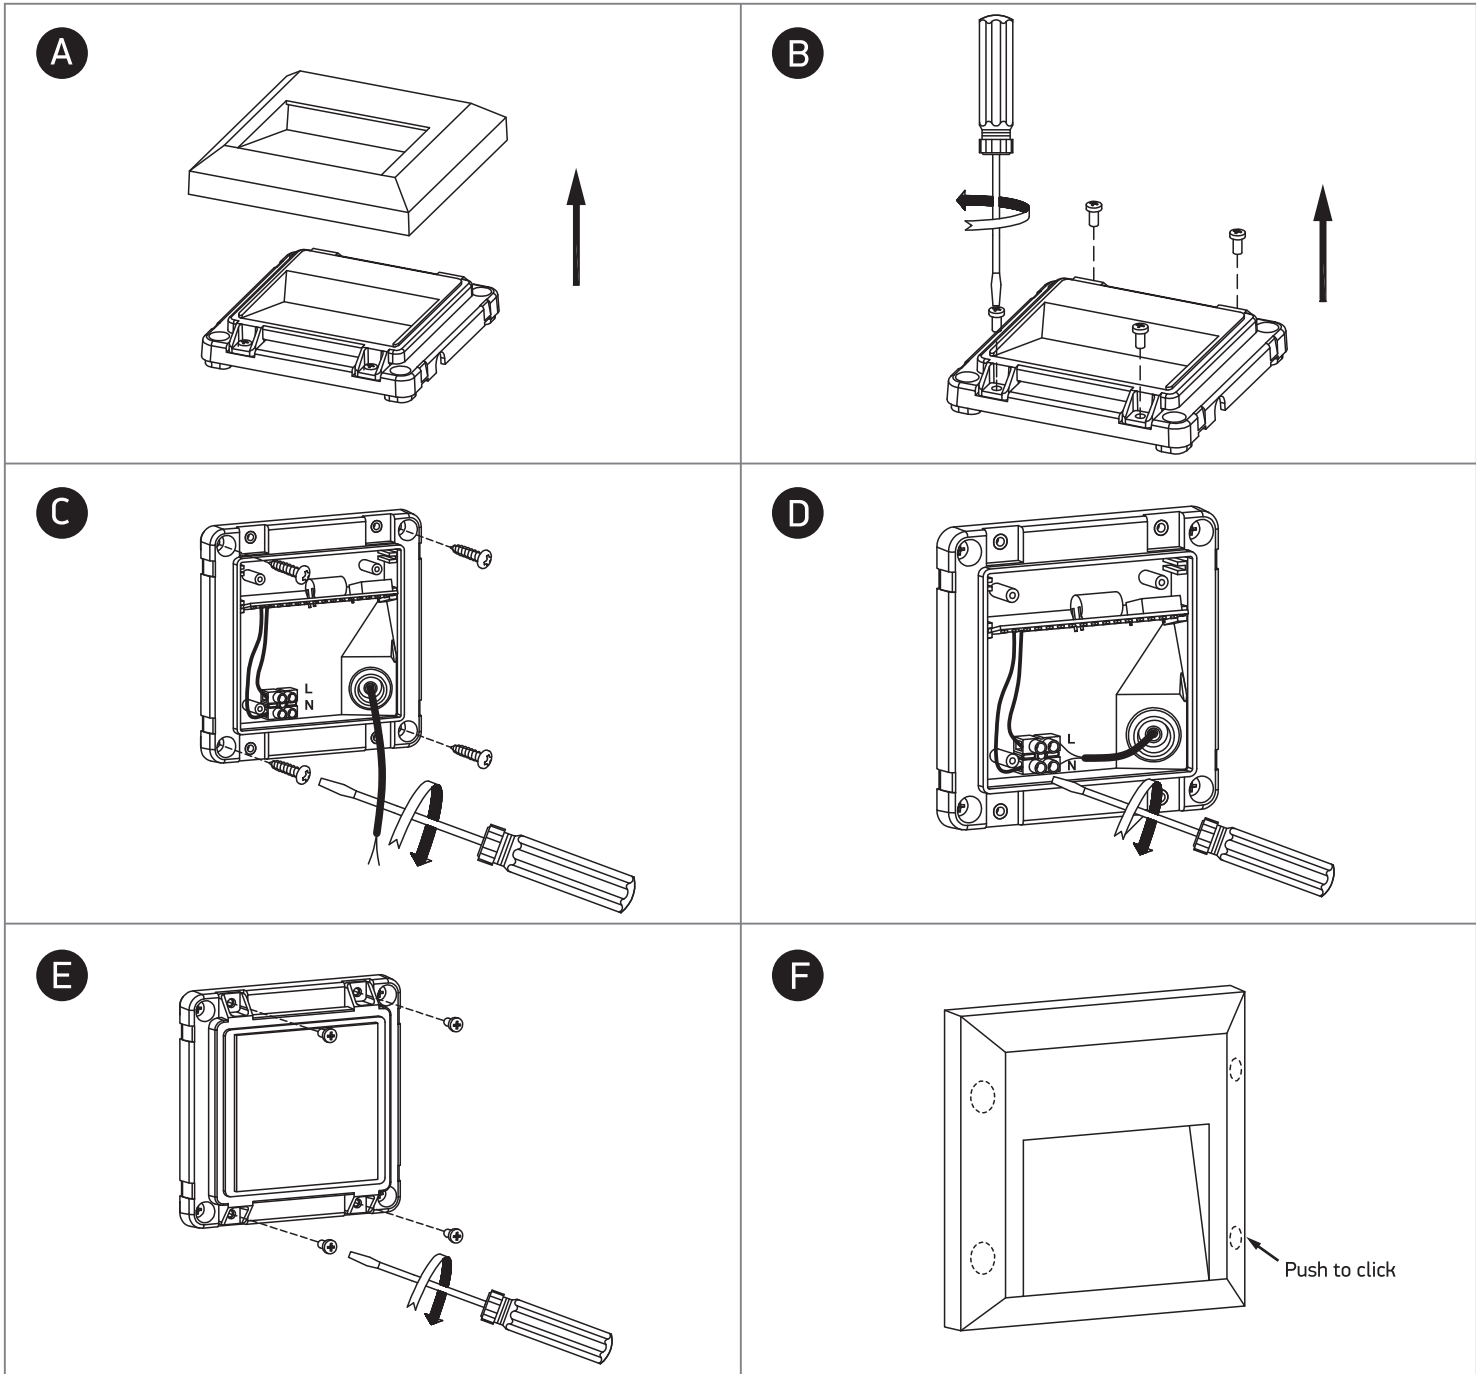

INSTALLATION MANUAL

67388B

ecolight

DARK
LIGHT

80
CRI

230V | SMD 2835 | 2W | IP65 | ABS + PC
AC LED.

one
LIGHT

Warnings: