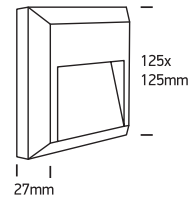

INSTALLATION MANUAL

67388B

ecolight

DARK
LIGHT

80
CRI

230V | SMD 2835 | 2W | IP65 | ABS + PC
AC LED.

one
LIGHT

Warnings: