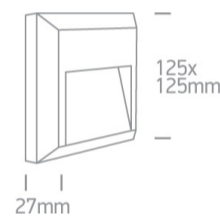

### Dimensions

### Physical Specification

Item Group	13 Wall & Ceiling LED
Family	Outdoor Dark Lights ABS + PC
Order Code	67388B/AN/W
Colour	Anthracite
Material	ABS
Diffuser Material	PC
Shape	Rectangular
Length	125mm
Width	125mm
Height	27mm
Surface Wall	Yes
Indoor	Yes

## Packing Info

Box Length	13,5cm
Box Width	13,5cm
Box Height	3cm
Box Weight	0.242kg

Pcs/Carton

40

Pobrano z mamadecor.pl

Barcode

5291889048961

HS Code