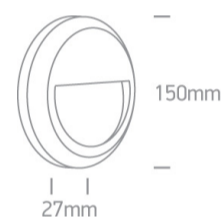

## Dimensions

## Physical Specification

Item Group	13 Wall & Ceiling LED
Family	Outdoor Dark Lights ABS + PC
Order Code	67388A/W/W
Colour	White
Material	ABS
Diffuser Material	PC
Shape	Circular
Height	27mm
Diameter	150mm
Surface Wall	Yes
Indoor	Yes
Outdoor	Yes

## Packing Info

Box Length

16cm

Box Width

16cm

Box Height

3,5cm

Box Weight