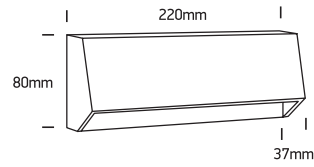

INSTALLATION MANUAL

67386C

ecolight

DARK
LIGHT

230V | SMD 2835 | 4W | IP65 | ABS + PC

AC LED

80
CRI

one
LIGHT