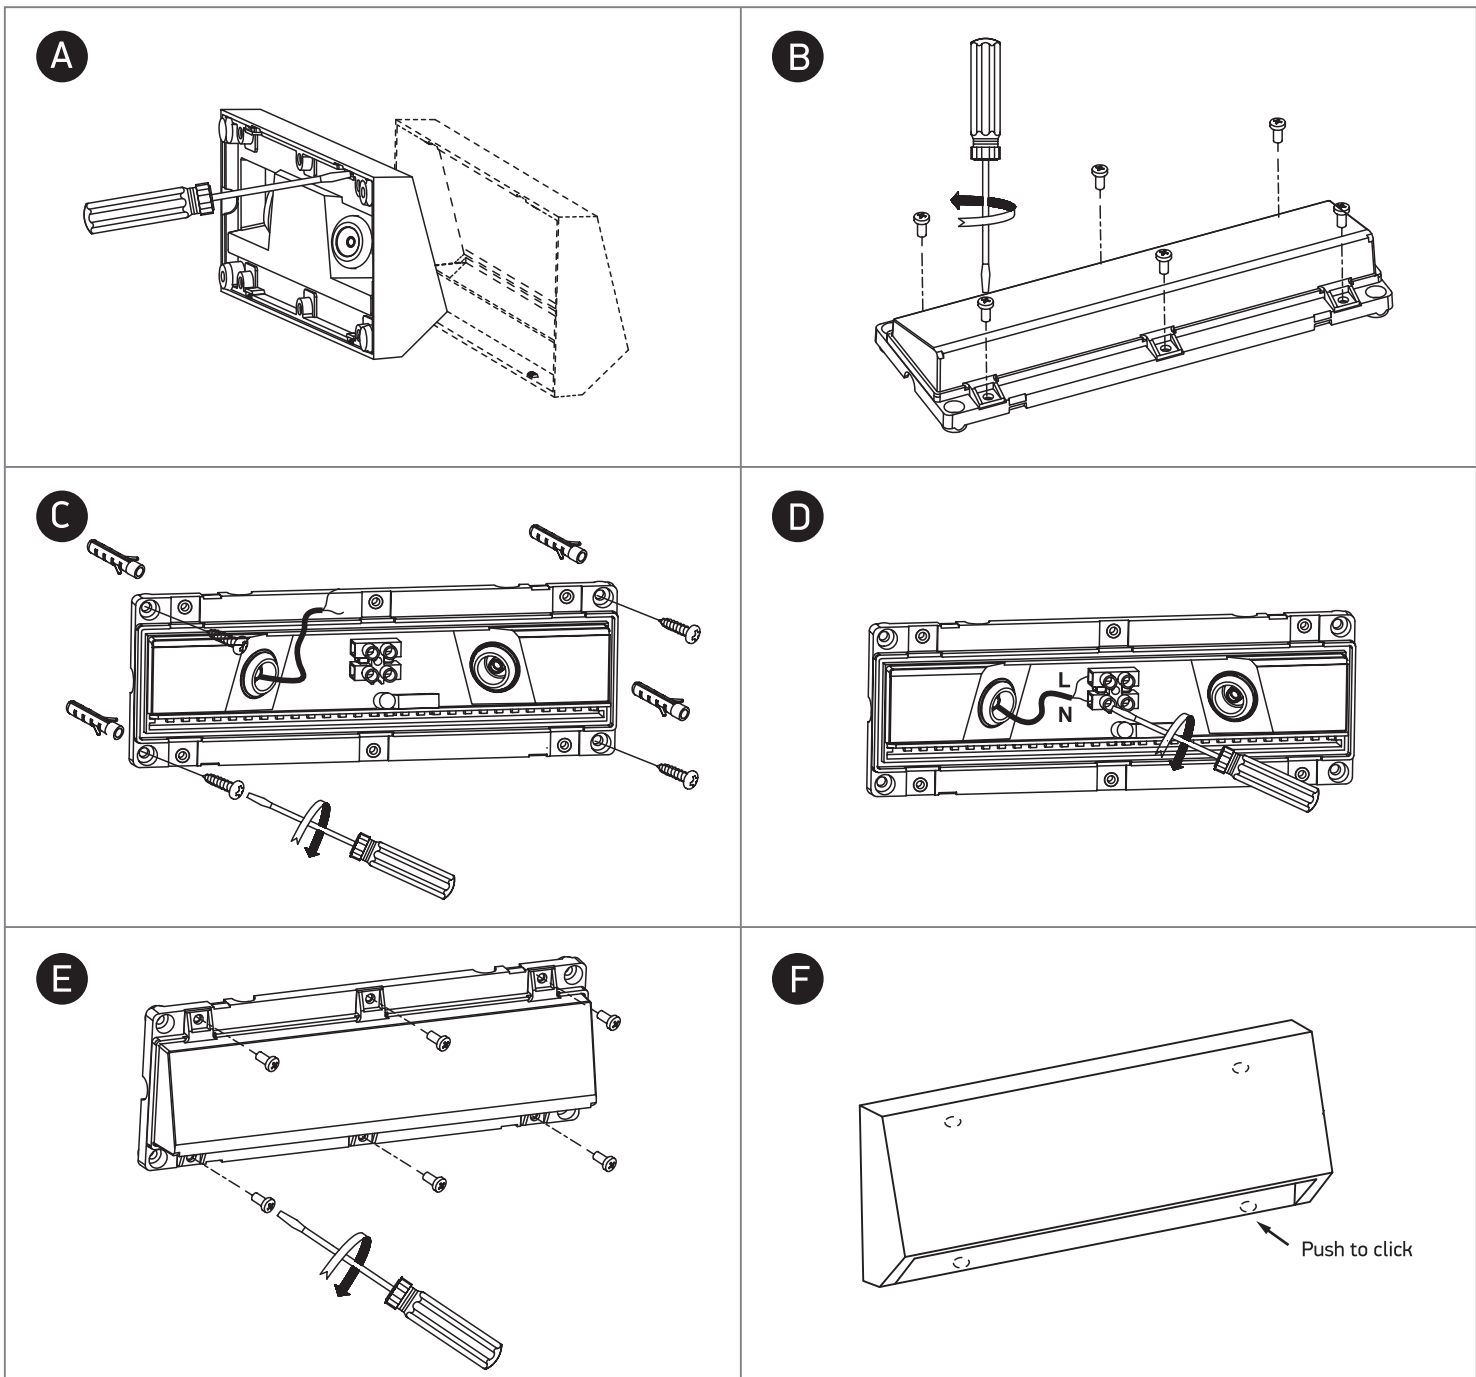

INSTALLATION MANUAL

67386C

ecolight

DARK
LIGHT

230V | SMD 2835 | 4W | IP65 | ABS + PC

AC LED

80
CRI

one
LIGHT