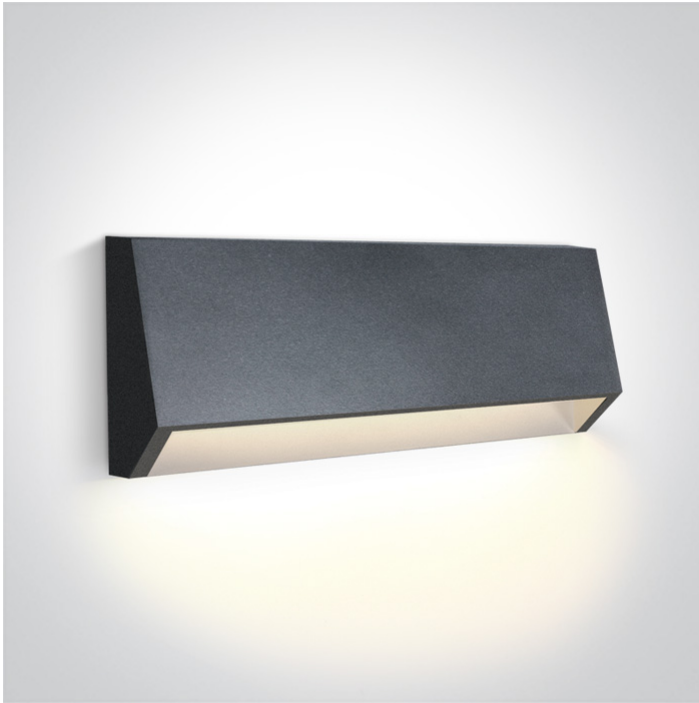

13 Wall & Ceiling LED>Down Illumination Wall Lights ABS + PC

67386C/AN/W

4W LED wall light, IP65, ideal for both indoor and outdoor installation.

Complies with standard EN60598-1 and any other specific standards.

Downloads

Dimensions

Physical Specification

Item Group	13 Wall & Ceiling LED
Family	Down Illumination Wall Lights ABS + PC
Order Code	67386C/AN/W
Colour	Anthracite
Material	ABS
Diffuser Material	PC
Shape	Rectangular
Length	220mm
Width	37mm
Height	80mm
Surface Wall	Yes
Indoor	Yes

SMD 2835

LED Brand

Epistar

LED Number

28

Gear

Illumination Data

Colour Temperature