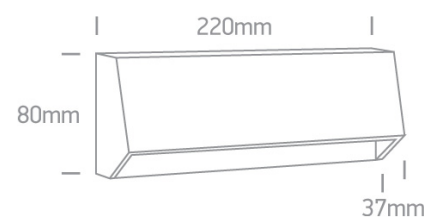

Downloads

Dimensions

Physical Specification

Item Group	13 Wall & Ceiling LED
Family	Down Illumination Wall Lights ABS + PC
Order Code	67386C/AN/W
Colour	Anthracite
Material	ABS
Diffuser Material	PC
Shape	Rectangular
Length	220mm
Width	37mm
Height	80mm
Surface Wall	Yes
Indoor	Yes

Packing Info

Box Length	23cm
Box Width	9cm
Box Height	4,5cm
Box Weight	0.270kg
Pcs/Carton	20
Barcode	5291889048923
HS Code	9405114090

Certification & Warranty

Warranty	2 Years
Weee Directive	Yes

switch to
one light!