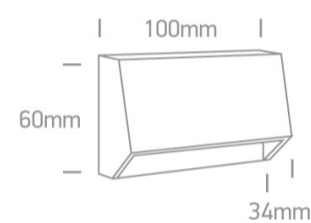

Downloads

Dimensions

Physical Specification

Item Group	13 Wall & Ceiling LED
Family	Down Illumination Wall Lights ABS + PC
Order Code	67386A/W/W
Colour	White
Material	ABS
Diffuser Material	PC
Shape	Rectangular
Length	100mm
Width	37mm
Height	60mm
Surface Wall	Yes
Indoor	Yes