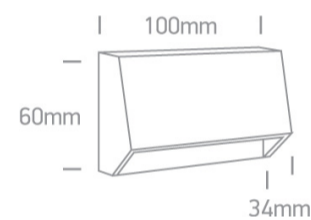

## Dimensions

## Physical Specification

Item Group	13 Wall & Ceiling LED
Family	Down Illumination Wall Lights ABS + PC
Order Code	67386A/AN/W
Colour	Anthracite
Material	ABS
Diffuser Material	PC
Shape	Rectangular
Length	100mm
Width	37mm
Height	60mm
Surface Wall	Yes
Indoor	Yes