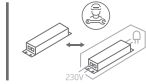

INSTALLATION MANUAL

67384A

ecolight

100-240V | SMD 3014 | 30W | IP54 | Die cast
Complete with 700mA driver.

80
CRI

one
LIGHT

Warnings:

1. Make sure that the product is installed properly before connecting to electricity.
2. Do not cover the fitting.
3. Maintenance and installation should only be carried out by a professional electrician.