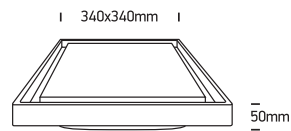

INSTALLATION MANUAL

67384A

ecolight

100-240V | SMD 3014 | 30W | IP54 | Die cast
Complete with 700mA driver.

80
CRI

one
LIGHT

Warnings:

1. Make sure that the product is installed properly before connecting to electricity.
2. Do not cover the fitting.
3. Maintenance and installation should only be carried out by a professional electrician.