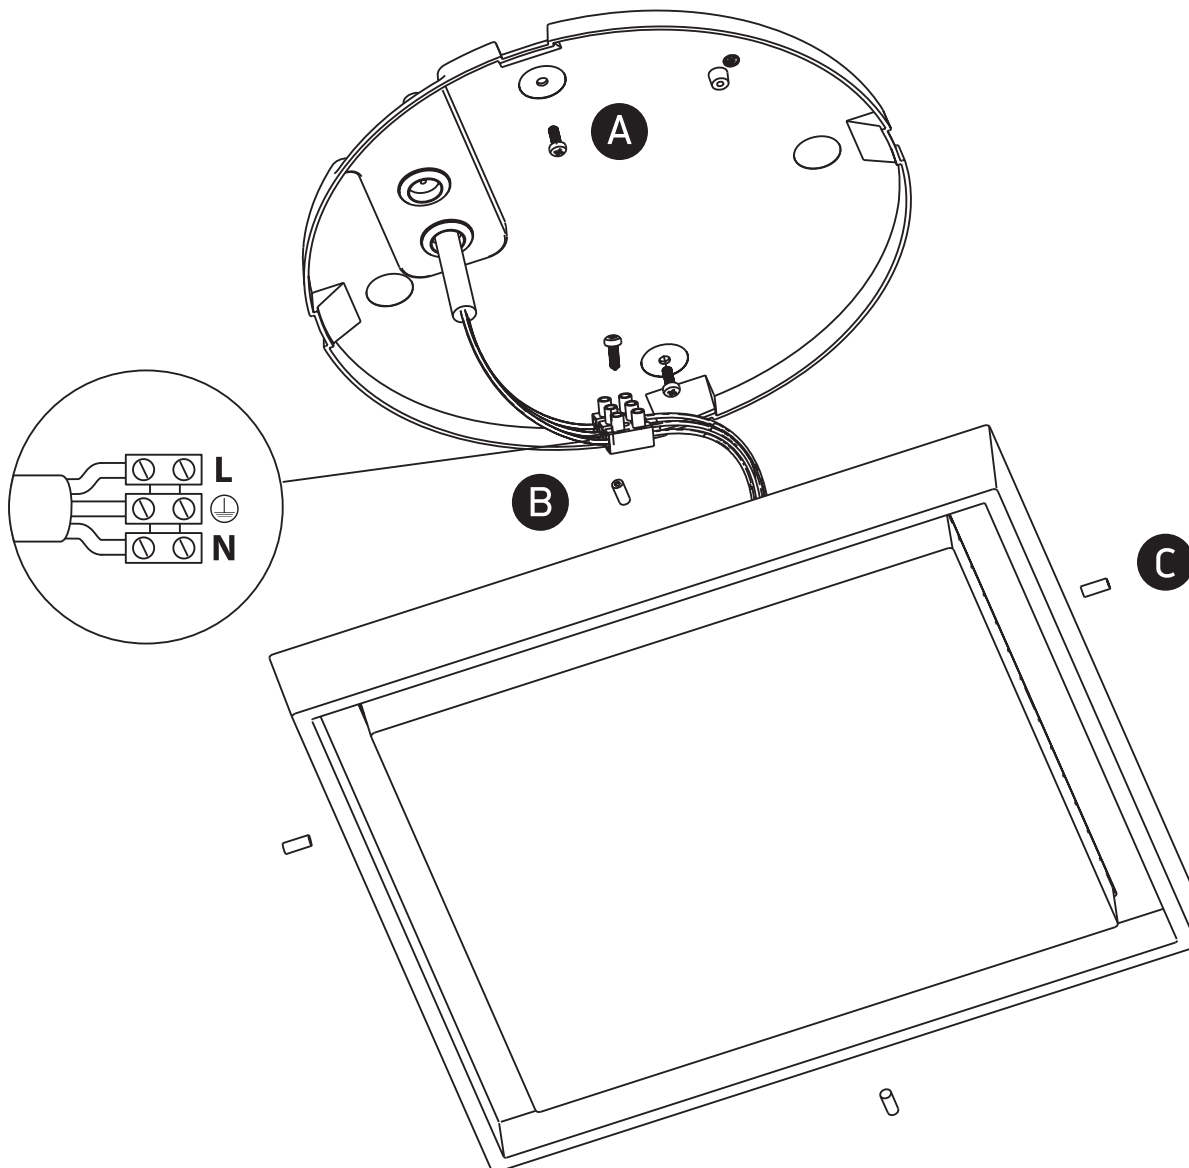

INSTALLATION MANUAL

67384A

ecolight

100-240V | SMD 3014 | 30W | IP54 | Die cast
Complete with 700mA driver.

80
CRI

one
LIGHT

Warnings:

1. Make sure that the product is installed properly before connecting to electricity.
2. Do not cover the fitting.
3. Maintenance and installation should only be carried out by a professional electrician.