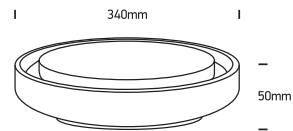

# INSTALLATION MANUAL

67384

ecolight

CE

RoHS

NOT DIMMABLE

100-240V | SMD 3014 | 30W | IP54 | Die cast  
Complete with 700mA driver.

80 CRI