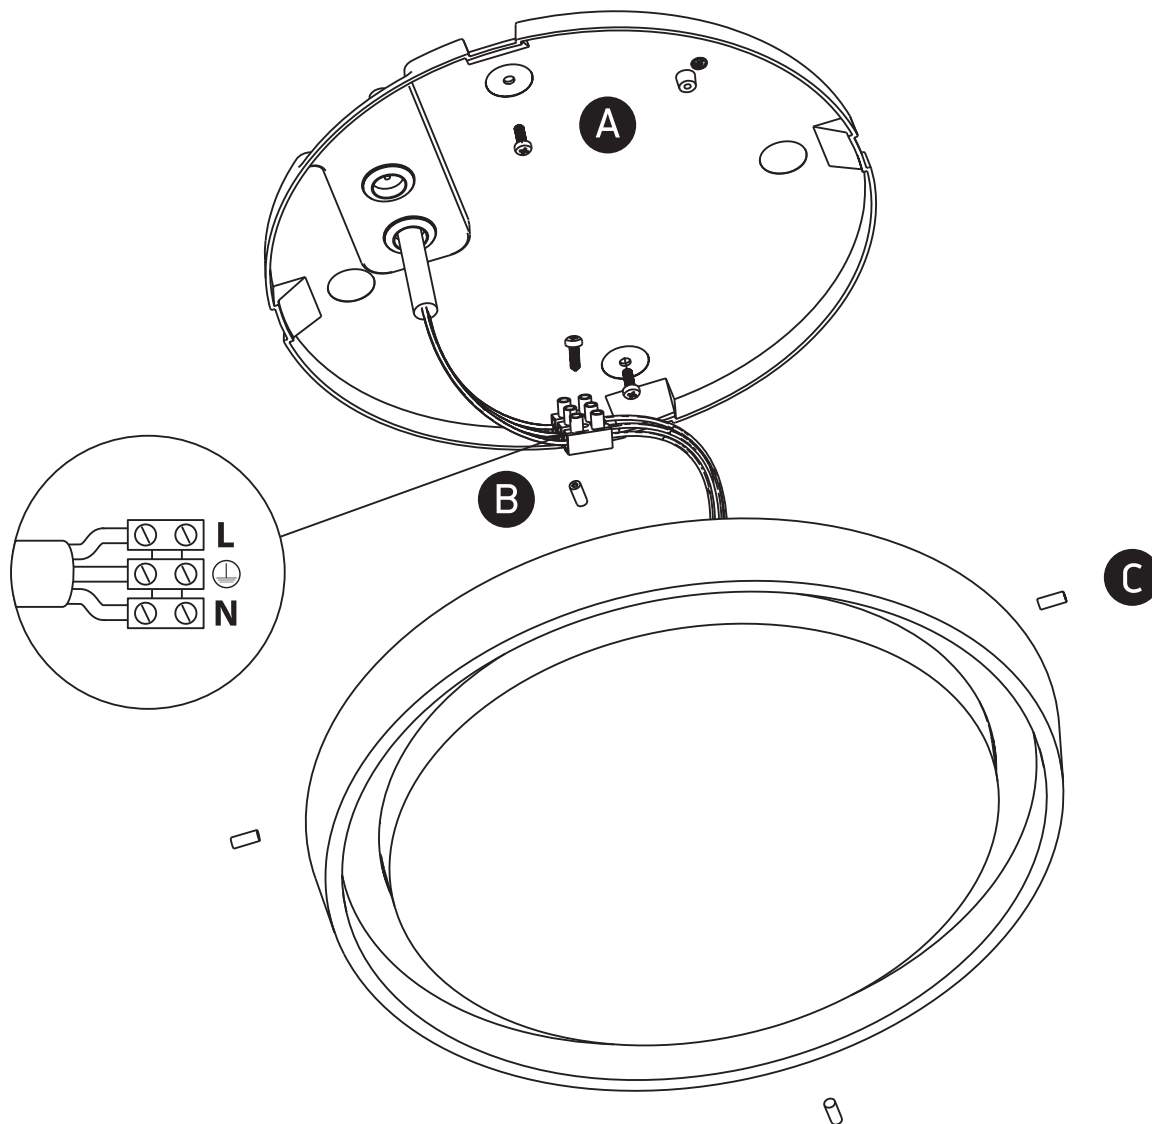

INSTALLATION MANUAL

67384

ecolight

CE

RoHS

NOT DIMMABLE

100-240V | SMD 3014 | 30W | IP54 | Die cast
Complete with 700mA driver.

80 CRI

one
LIGHT

Warnings:

1. Make sure that the product is installed properly before connecting to electricity.
2. Do not cover the fitting.
3. Maintenance and installation should only be carried out by a professional electrician.