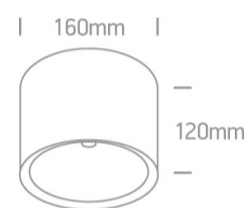

13 Wall & Ceiling LED>COB Outdoor Ceiling Cylinders

67380A/W/W

25W COB LED cylinder, IP54, suitable for indoor and outdoor installation.

Complete with non-dimmable LED driver.

Complies with standard EN60598-1 and any other specific standards.

Downloads

Dimensions

Gallery

Physical Specification

Item Group

13 Wall & Ceiling LED

Family

COB Outdoor Ceiling Cylinders

Order Code

67380A/W/W

Colour

White

Material

Aluminium

Shape

Circular

Height

160mm

Diameter	120mm
Surface Ceiling	Yes
Indoor	Yes
Outdoor	Yes

Electrical Characteristics

Gear	Built In
------	----------

Fitting + Driver

Input Voltage	100-240V
50 Hz	Yes
60 Hz	Yes
Safety Class	
Power(Watts)	25W
IP Rating	IP54
Light Source	LED built in
Dimmable	No
F Mark	