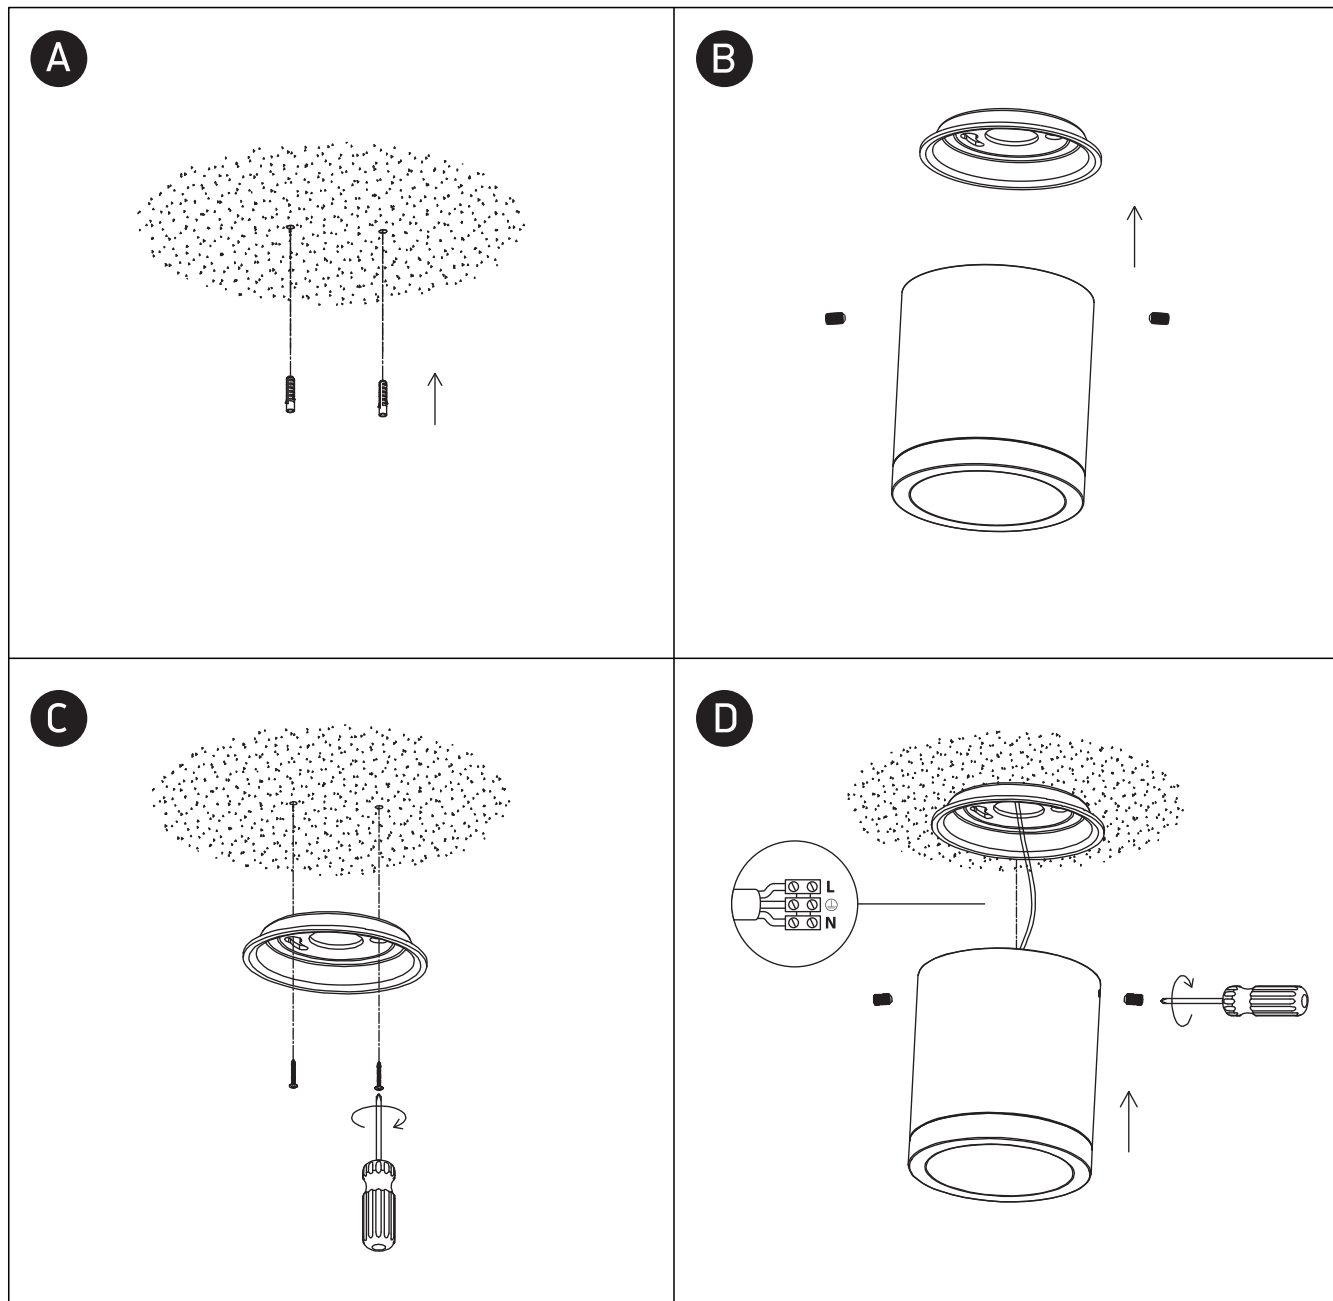

INSTALLATION MANUAL

67380, 67380A

ecolight

**80
CRI**

Complete with driver

67380: 230V | 10W | IP54 | Aluminium
67380A: 100-240V | 25W | IP54 | Die cast

one
L I G H T

Warnings: