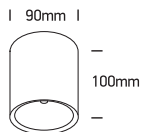

INSTALLATION MANUAL

67380, 67380A

ecolight

**80
CRI**

Complete with driver

67380: 230V | 10W | IP54 | Aluminium
67380A: 100-240V | 25W | IP54 | Die cast

one
L I G H T

Warnings: