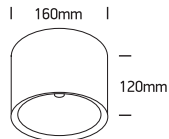

INSTALLATION MANUAL

67380, 67380A

ecolight

**80
CRI**

Complete with driver

67380: 230V | 10W | IP54 | Aluminium
67380A: 100-240V | 25W | IP54 | Die cast

one
L I G H T

Warnings: