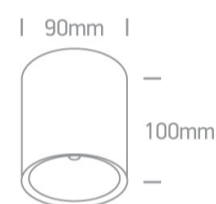

Dimensions