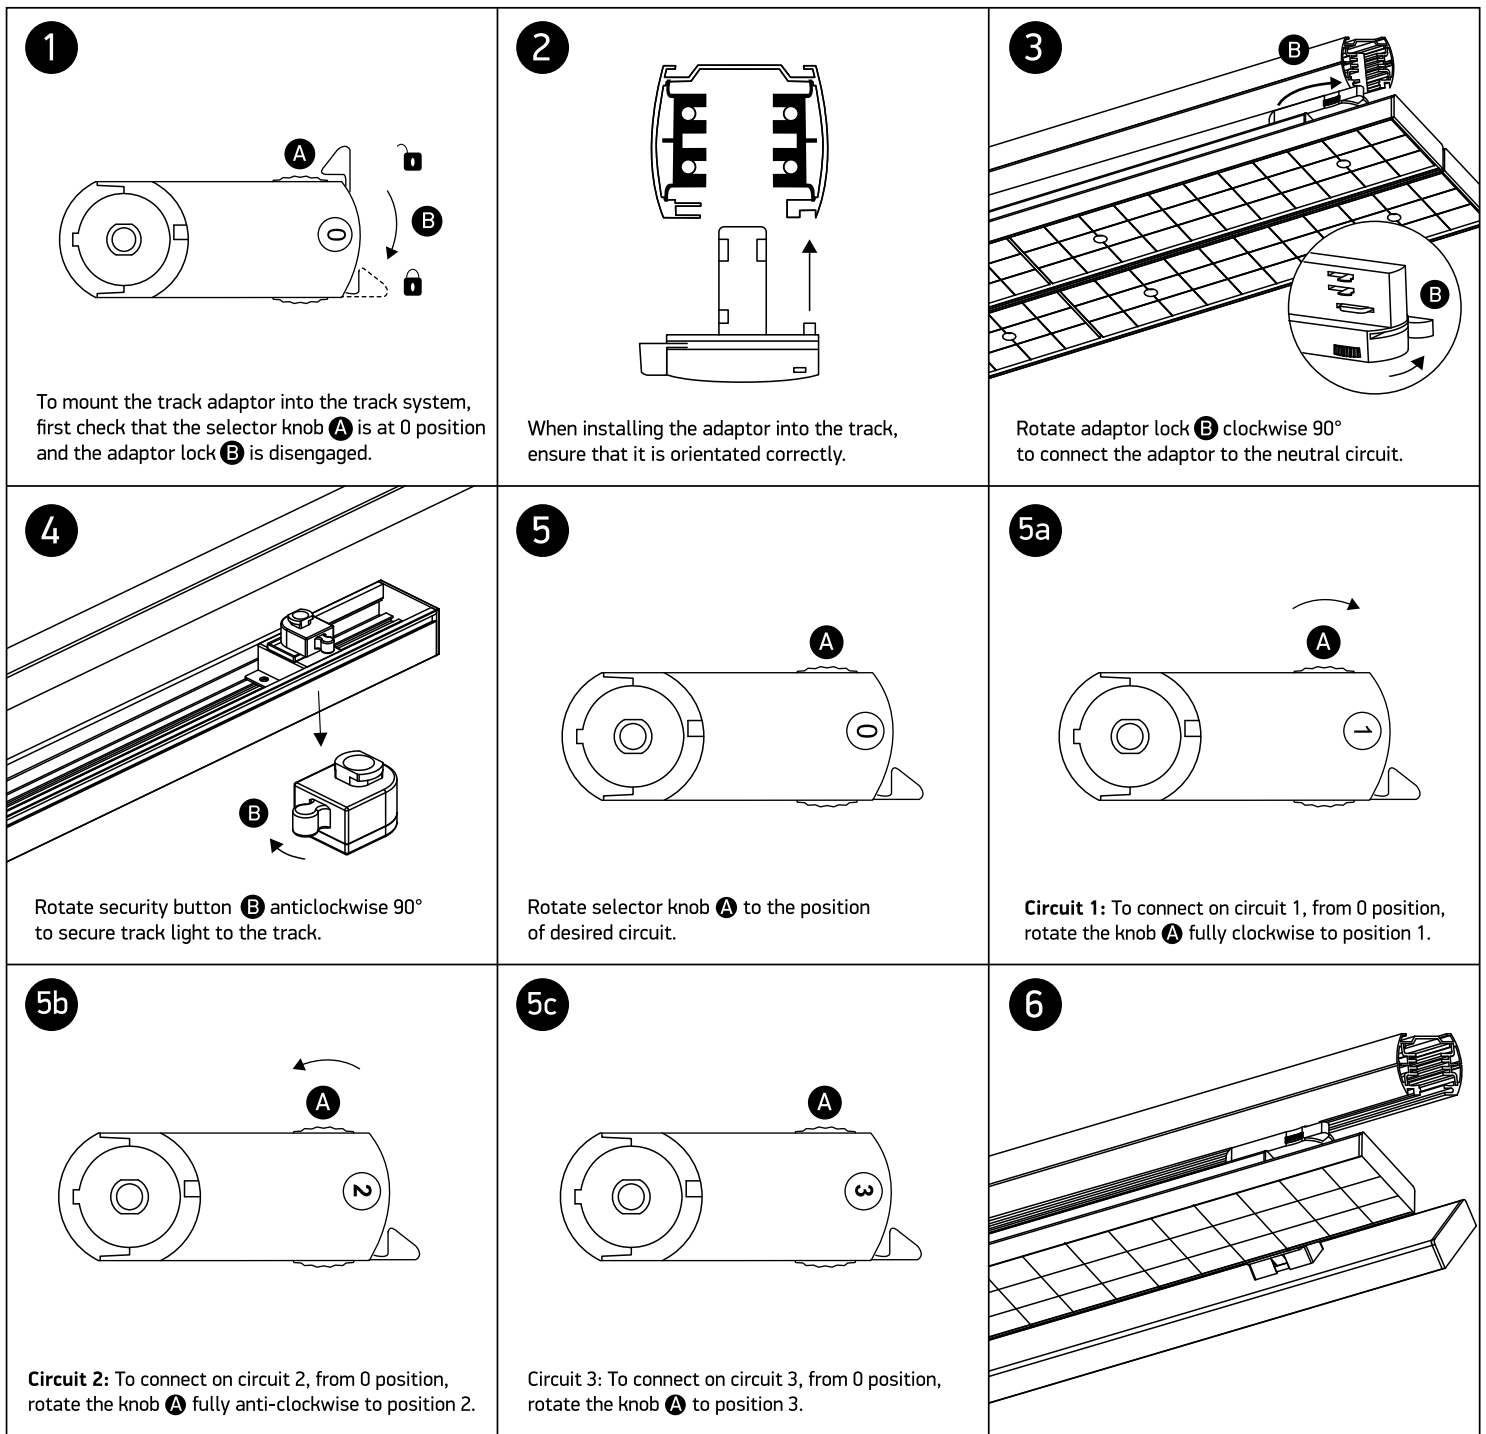

INSTALLATION MANUAL

65168T

ecotracklight

80 CRI

50W | SMD 2835 | 230V | 50/60Hz | IP20 | Aluminium
Complete with 1400mA driver.

one
LIGHT

Warnings:

1. Make sure that the product is installed properly before connecting to electricity.
2. Do not cover the fitting.
3. Maintenance and installation should only be carried out by a professional electrician.