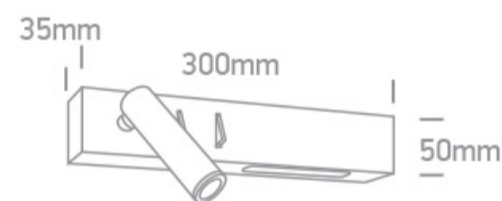

17 Hotel &amp; Bedroom&gt;Reading Spots Aluminium

65146/B/W

3W COB LED +6W left side light bedside adjustable fitting with 2 switches, IP20.

Complete with 500mA and 700mA drivers.

Complies with standard EN60598-1 and any other specific standards.

## Dimensions

## Physical Specification

Item Group	17 Hotel & Bedroom
Family	Reading Spots Aluminium
Order Code	65146/B/W
Colour	Black
Material	Metal + Aluminium
Shape	Rectangular
Length	300mm
Width	50mm
Height	35mm
Surface Wall	Yes
Indoor	Yes
Adjustable	2 Directions