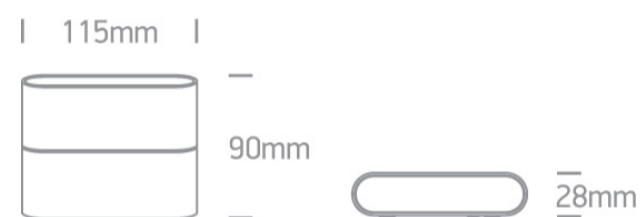

13 Wall & Ceiling LED>Outdoor Slim Range Up & down beam

67376/W/W

2x3W, IP54, SMD 2835, Outdoor Slim Range Up & down beam.

Complies with standard EN60598-1 and any other specific standards.

Downloads

Dimensions

Physical Specification

Item Group	13 Wall & Ceiling LED
Family	Outdoor Slim Range Up & down beam
Order Code	67376/W/W
Colour	White
Material	Die Cast
Shape	Rectangular
Length	115mm
Width	90mm
Height	28mm
Surface Wall	Yes
Indoor	Yes
Outdoor	Yes

Illumination Data

Colour Temperature	3000K
Lumen Output	2x210lm
Light Efficiency	70lm/W
CRI	80
Illumination Diagram	

Packing Info

Box Length	9,5cm
Box Width	5,2cm
Box Height	15cm
Box Weight	0.425kg
Pcs/Carton	24
Barcode	5291889043621
HS Code	9405409900