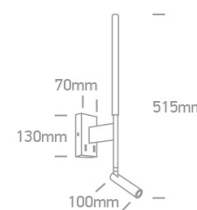

17 Hotel & Bedroom>Reading Spots Aluminium

65144/B/W

3W COB LED +6W backlight bedside adjustable fitting with 2 switches, IP20.

Complete with 700mA+500mA drivers.

Complies with standard EN60598-1 and any other specific standards.

Downloads

Dimensions

Physical Specification

Item Group	17 Hotel & Bedroom
Family	Reading Spots Aluminium
Order Code	65144/B/W
Colour	Black
Material	Metal + Aluminium
Shape	Rectangular
Surface Wall	Yes
Indoor	Yes
Adjustable	2 Directions