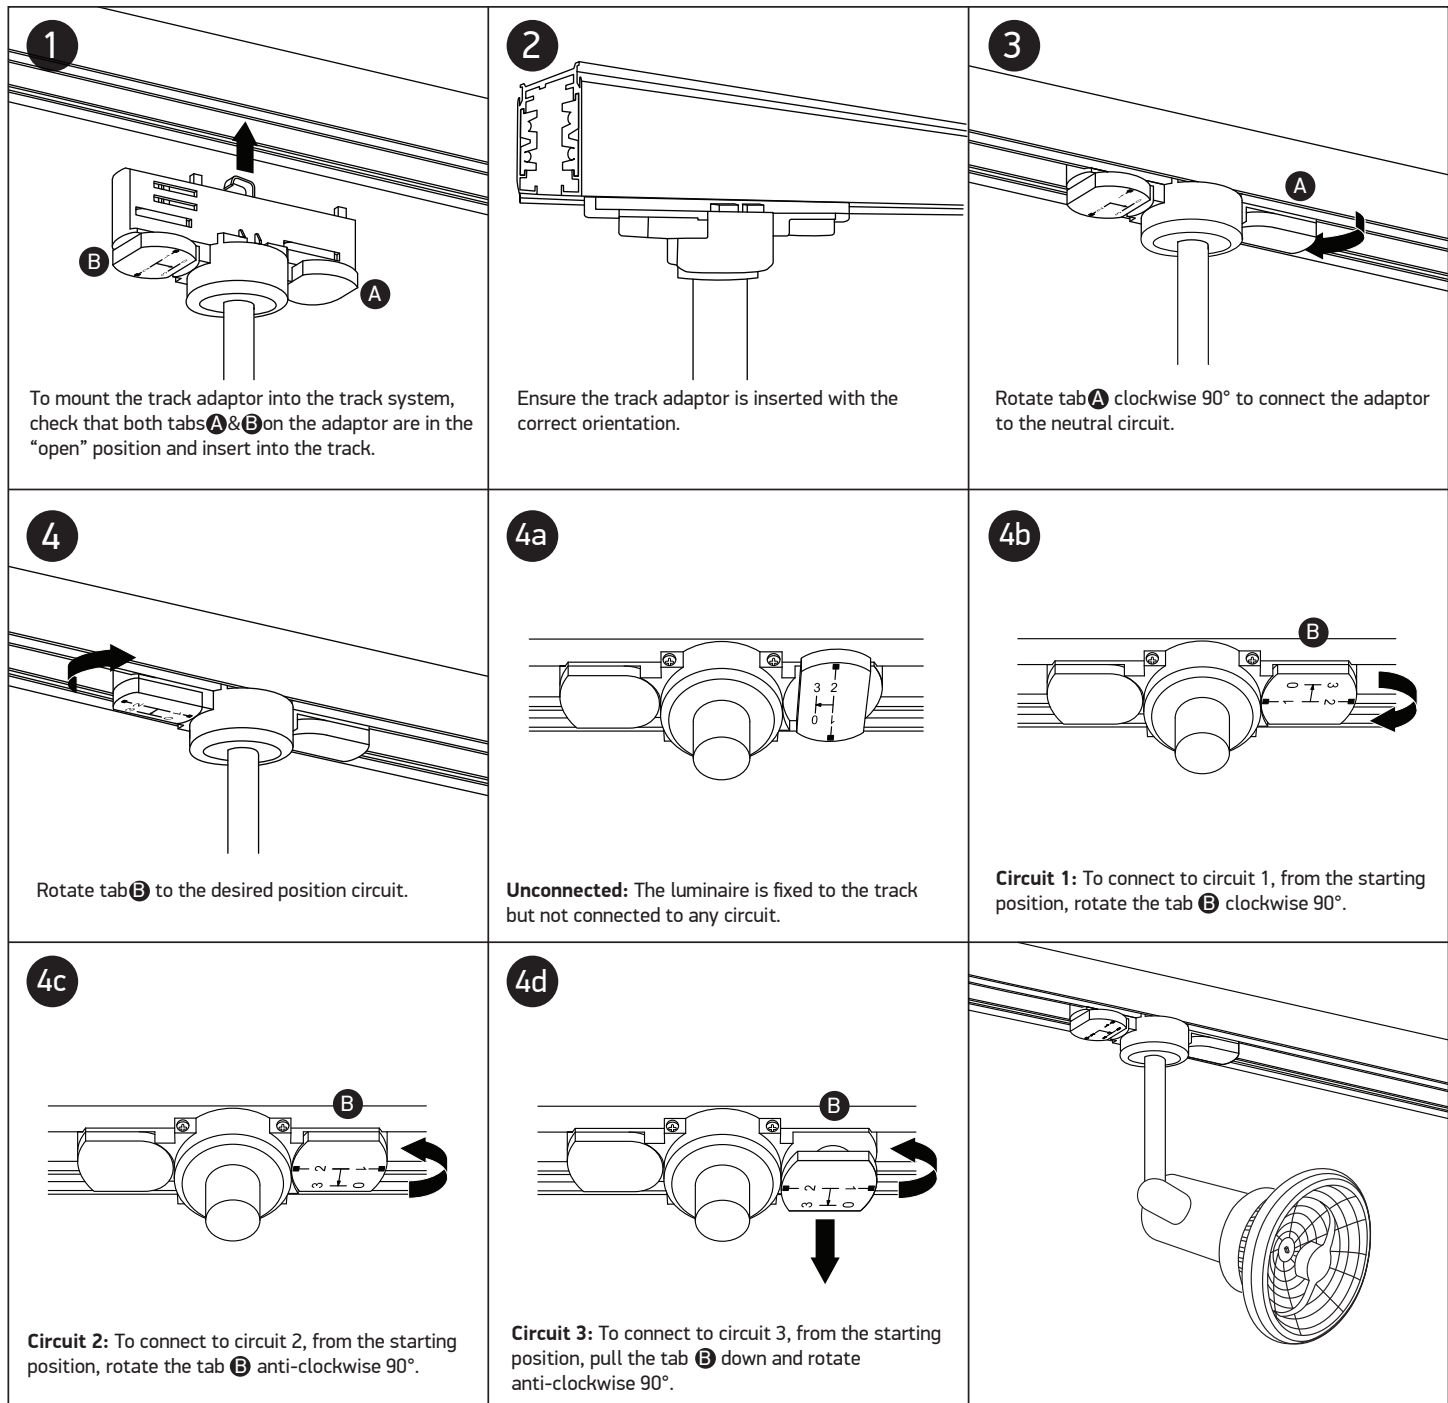

INSTALLATION MANUAL

65118AT

50W | 100-240V | R111 | GU10 | IP20 | Die cast | Adjustable

Warnings:

1. Make sure that the product is installed properly before connecting to electricity.
2. Do not cover the fitting.
3. Maintenance and installation should only be carried out by a professional electrician.