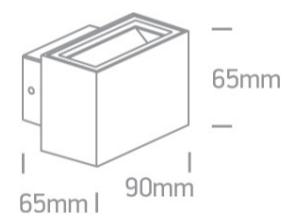

13 Wall & Ceiling LED>Outdoor Wall Up & Down Lights Die cast

67374/W/W

2x3W LED wall light, IP54, ideal for both indoor and outdoor installation.

Complete with driver.

Complies with standard EN60598-1 and any other specific standards.

Downloads

Dimensions

Gallery

Physical Specification

Item Group

13 Wall & Ceiling LED

Family

Outdoor Wall Up & Down Lights Die cast

Length

90mm

Width	65mm
Height	65mm
Surface Wall	Yes
Indoor	Yes
Outdoor	Yes
Adjustable	No

Electrical Characteristics

Gear	Built In
Fitting + Driver	
Input Voltage	220-240V
50 Hz	Yes
60 Hz	Yes
Safety Class	
Power(Watts)	2x3W
IP Rating	IP54
Light Source	LED built in
Dimmable	No
F Mark	

Illumination Data

Colour Temperature	3000K
Lumen Output	2x210lm
Light Efficiency	70lm/W
CRI	80
Illumination Diagram	

Packing Info

Box Length	7,5cm
Box Width	7,5cm
Box Height	11cm
Box Weight	0.462kg
Pcs/Carton	24
Barcode	5291889043584
HS Code	9405409900