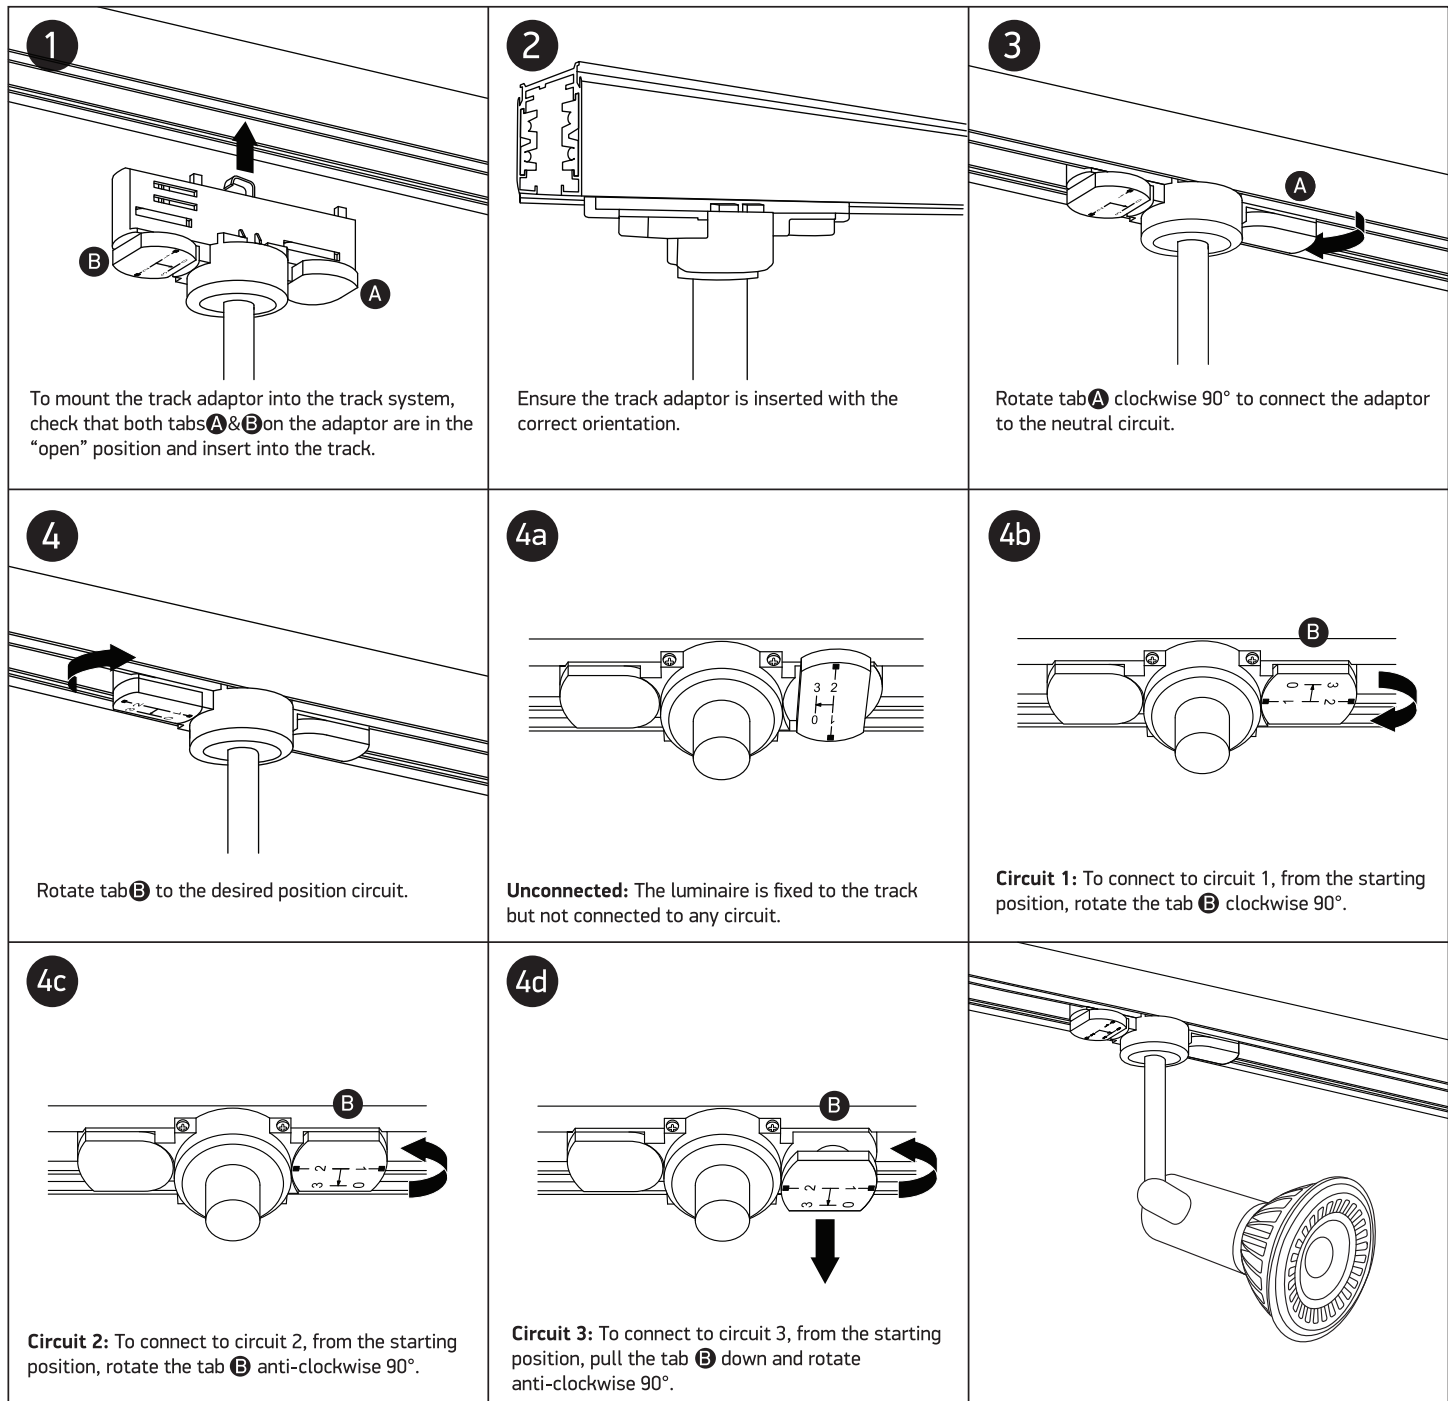

INSTALLATION MANUAL

65111AT

one
LIGHT

75W | 100-240V | PAR30 | E27 | IP20 | Die cast | Adjustable

Warnings:

1. Make sure that the product is installed properly before connecting to electricity.
2. Do not cover the fitting.
3. Maintenance and installation should only be carried out by a professional electrician.