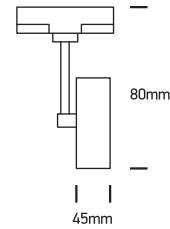

INSTALLATION MANUAL

65111AT

one
LIGHT

75W | 100-240V | PAR30 | E27 | IP20 | Die cast | Adjustable

Warnings:

1. Make sure that the product is installed properly before connecting to electricity.
2. Do not cover the fitting.
3. Maintenance and installation should only be carried out by a professional electrician.