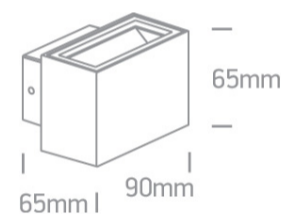

13 Wall & Ceiling LED>Outdoor Wall Up & Down Lights Die cast

67374/AN/W

2x3W LED wall light, IP54, ideal for both indoor and outdoor installation.

Complete with driver.

Complies with standard EN60598-1 and any other specific standards.

Downloads

Dimensions

Physical Specification

Item Group	13 Wall & Ceiling LED
Family	Outdoor Wall Up & Down Lights Die cast
Order Code	67374/AN/W
Colour	Anthracite
Material	Die Cast
Shape	Rectangular
Length	90mm
Width	65mm
Height	65mm
Surface Wall	Yes
Indoor	Yes
Outdoor	Yes

Colour Temperature	3000K
Lumen Output	2x210lm
Light Efficiency	70lm/W
CRI	80
Illumination Diagram	

Packing Info

Box Length	7,5cm
Box Width	7,5cm
Box Height	11cm
Box Weight	0.462kg
Pcs/Carton	24
Barcode	5291889043591
HS Code	9405409900