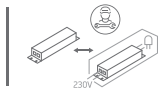

INSTALLATION MANUAL

67372

ecolight

230V | SMD 2835 | 25W | IP54 | PC
Complete with 300mA driver.

80 CRI

one
LIGHT

Warnings:

1. Make sure that the product is installed properly before connecting to electricity.
2. Do not cover the fitting.
3. Maintenance and installation should only be carried out by a professional electrician.