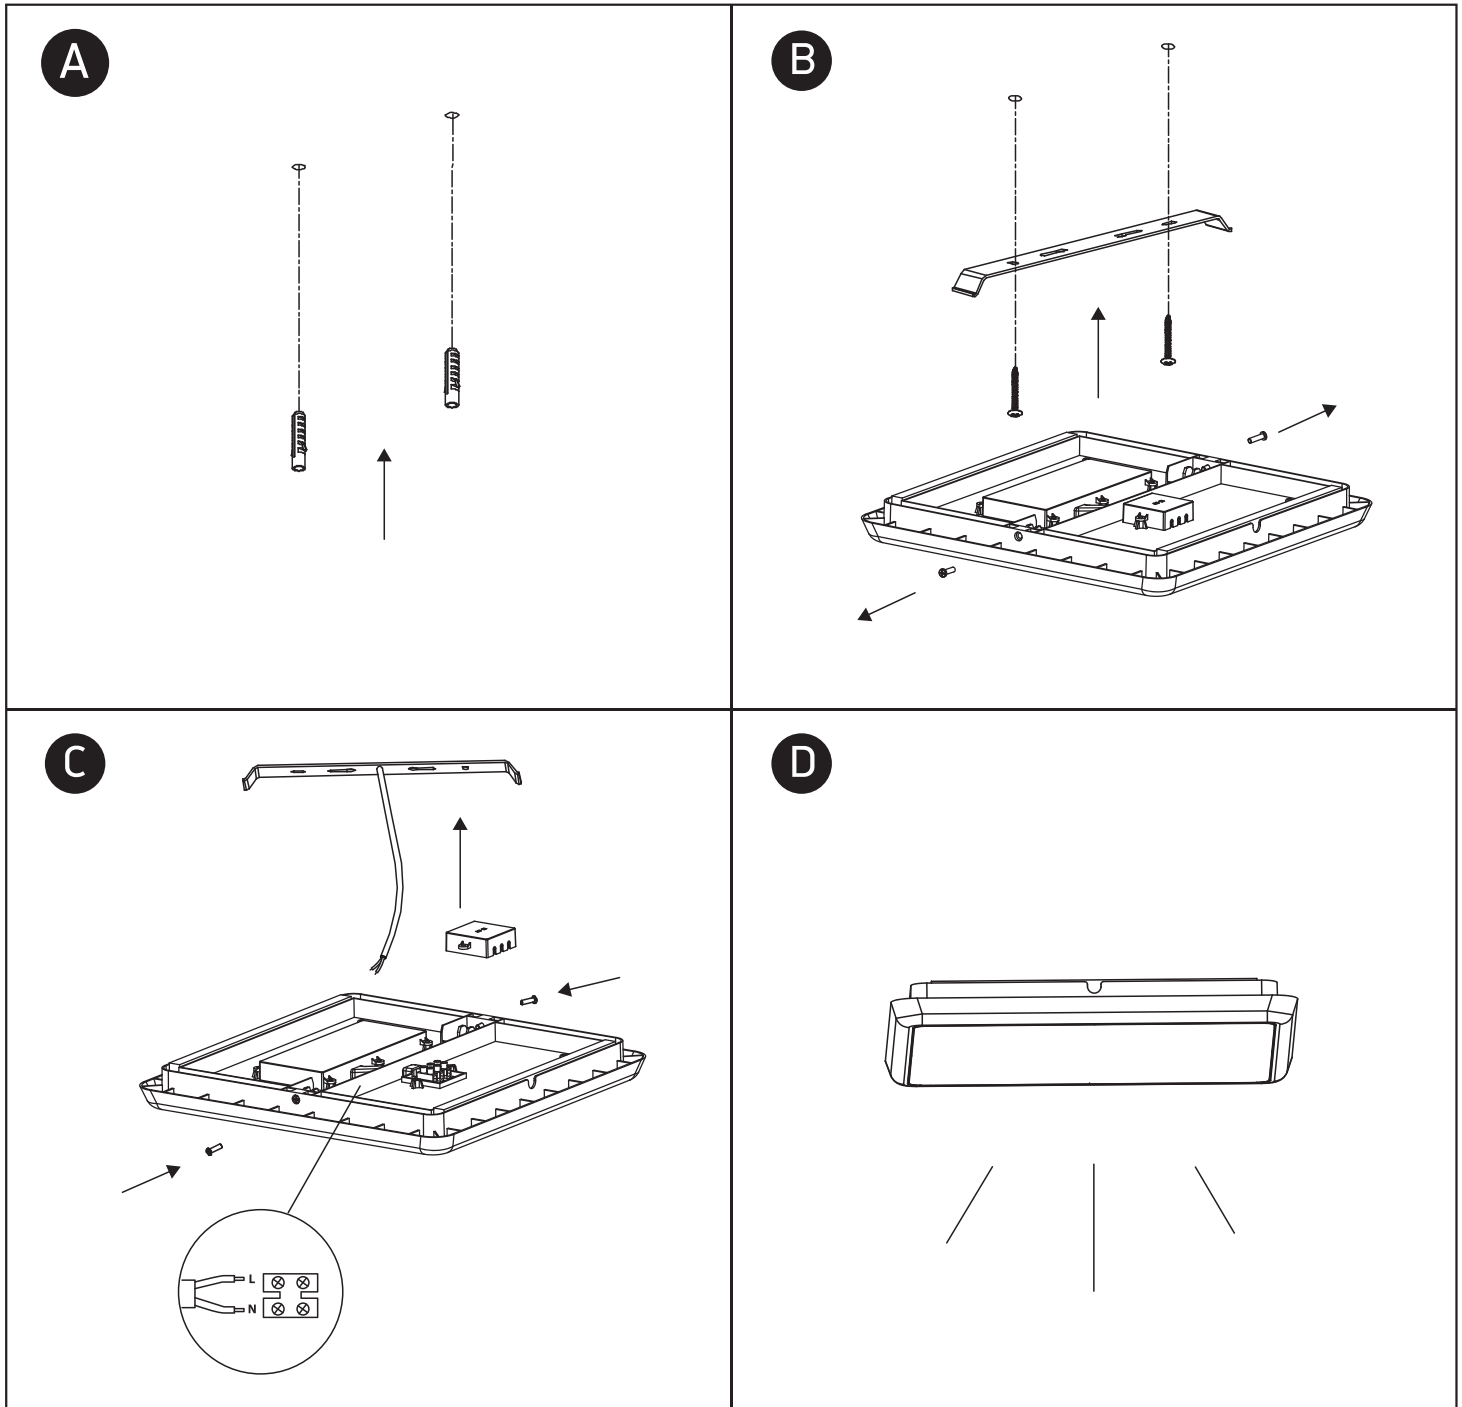

INSTALLATION MANUAL

67372

ecolight

230V | SMD 2835 | 25W | IP54 | PC
Complete with 300mA driver.

80 CRI

one
LIGHT

Warnings:

1. Make sure that the product is installed properly before connecting to electricity.
2. Do not cover the fitting.
3. Maintenance and installation should only be carried out by a professional electrician.