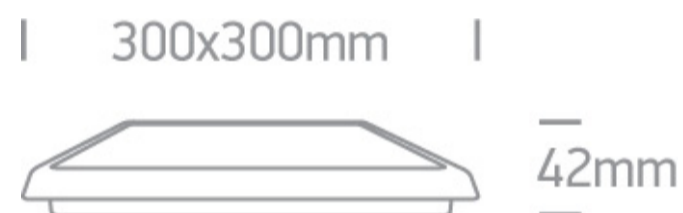

14 Plafo>The LED Slim Plafo Range PC

67372/W/W

25W LED slim plafo, IP54, ideal for both indoor and outdoor installation.

Supplied with non-dimmable LED driver.

Complies with standard EN60598-1 and any other specific standards.

Downloads

Dimensions

Physical Specification

Item Group	14 Plafo
Family	The LED Slim Plafo Range PC
Order Code	67372/W/W
Colour	White
Material	PC
Shape	Rectangular
Length	300mm
Width	300mm
Height	40mm
Surface Ceiling	Yes
Indoor	Yes
Outdoor	Yes