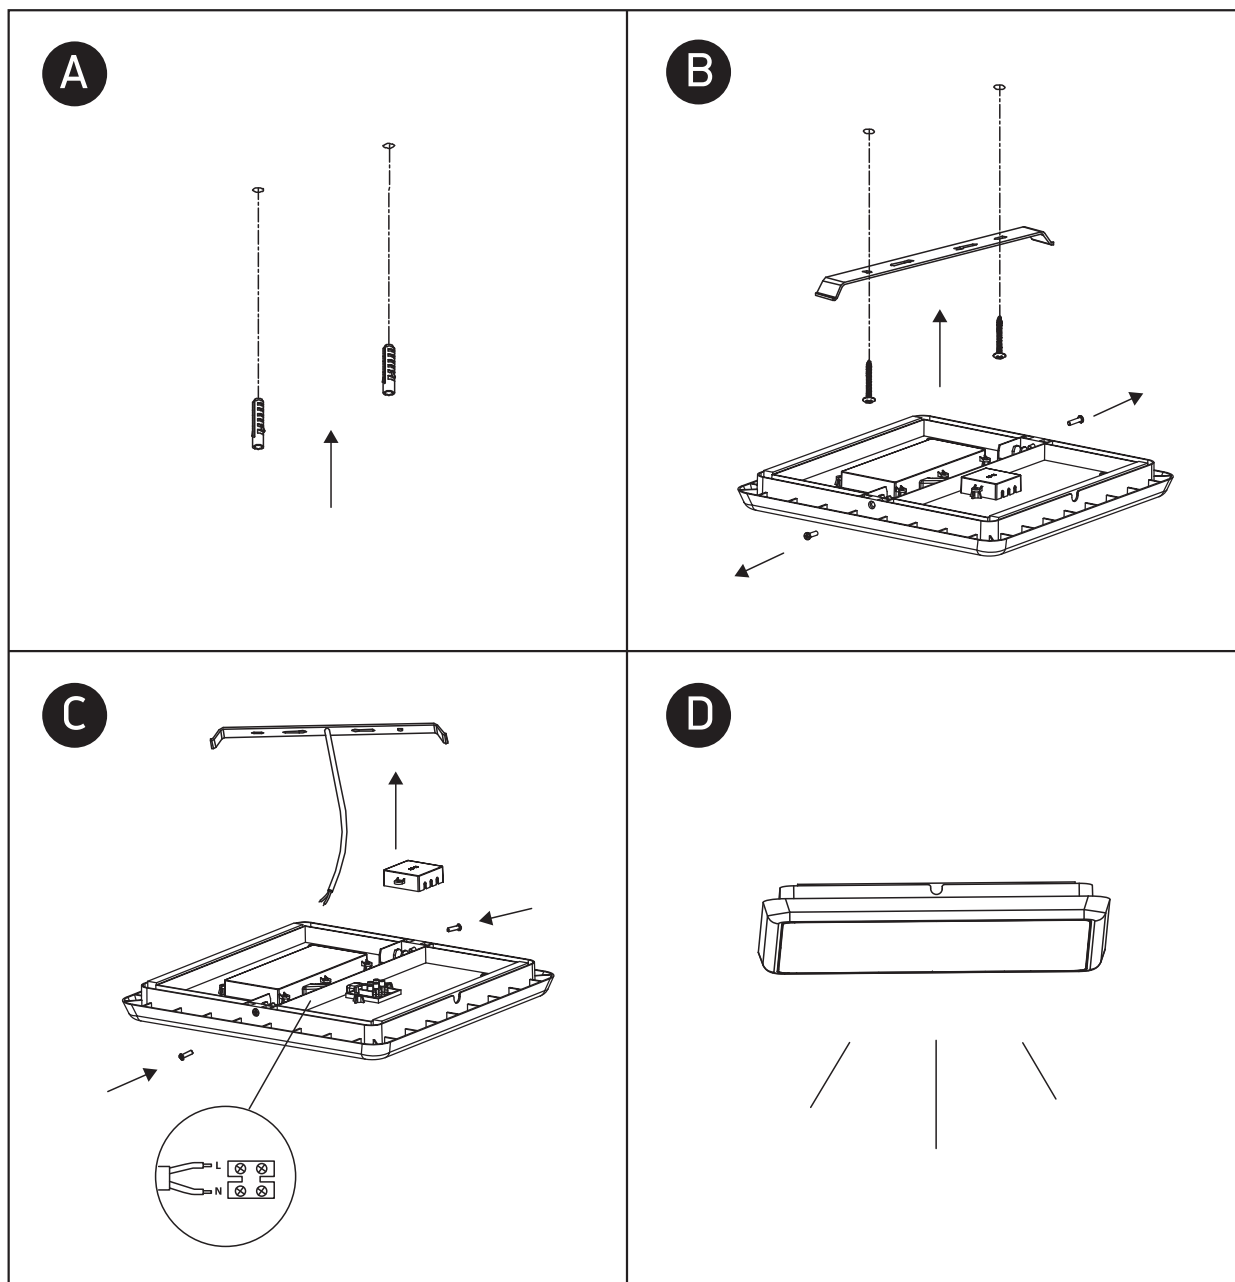

INSTALLATION MANUAL

67372

ecolight

Ra>80

100-240V | SMD 2835 | 25W | IP54 | PC

Complete with driver

one
LIGHT

Warnings:

1. Make sure that the product is installed properly before connecting to electricity.
2. Do not cover the fitting.
3. Maintenance and installation should only be carried out by a professional electrician.